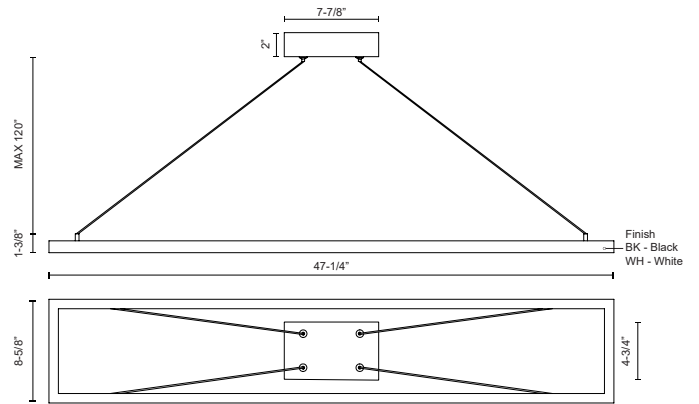

PIAZZA PD88548

PENDANTS

PROJECT

DESCRIPTION

Extruded aluminum with rectangular profile. Flush silicone diffuser. Matte powder-coated finish. Down light

PD88548-BK
Black

PD88548-WH
White

SPECIFICATION DETAILS

* For custom options, consult factory for details.

Fixture Dimensions	L47-1/4" x W8-5/8" x H1-3/8"
Light Source	LED with DC Driver
Wattage	65W
Total Lumens	4700lm
Delivered Lumens	BK-1920lm*; WH-2585lm;
Voltage	120V
Color Temperature	3000K
CRI (Ra)	90CRI
Optional Color Temps	2700K - 5000K Available, Minimum Order Quantities Apply
LED Rated Life	50,000 hours
Dimming	100% - 10%, TRIAC or ELV Dimmer (Not Included)
Diffuser Details	Frosted Silicone Diffuser
Adjustable	Yes
Wire Length	120" Max
Wire Type	BK - Black Wire; WH - Clear Wire;
Location	Dry
Warranty	5 Years
Illumination Direction	Downlight
Canopy Dimensions	L7-7/8" x W4-3/4" x H2"