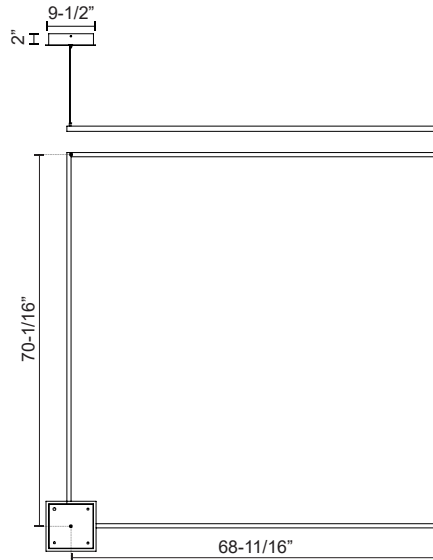

PIAZZA PD88172

PENDANTS

PROJECT

PD88172-BK
Black

PD88172-WH
White

SPECIFICATION DETAILS

* For custom options, consult factory for details.

Fixture Dimensions	L70-7/8" x W70-7/8" x H1-3/8"
Light Source	LED with DC Driver
Wattage	162W
Total Lumens	11700lm
Delivered Lumens	BK-4405lm*; WH-5930lm*;
Voltage	120V
Color Temperature	3000K
CRI (Ra)	90CRI
Optional Color Temps	2700K - 5000K Available, Minimum Order Quantities Apply
LED Rated Life	50,000 hours
Dimming	100% - 10%, TRIAC or ELV Dimmer (Not Included)
Diffuser Details	Frosted Silicone Diffuser
Adjustable	Yes
Wire Length	120" Max
Wire Type	BK - Black Wire; WH - Clear Wire;
Location	Dry
Warranty	5 Years
Illumination Direction	Downlight
Canopy Dimensions	L9-1/2" x W9-1/2" x H2"

DESCRIPTION

Extruded aluminum with rectangular profile. Flush silicone diffuser. Matte powder-coated finish. Down light. Duo canopy mounting style

Side Canopy Option

KUZCO

19054 28TH AVENUE
SURREY - BC V3Z 6M3
CANADA