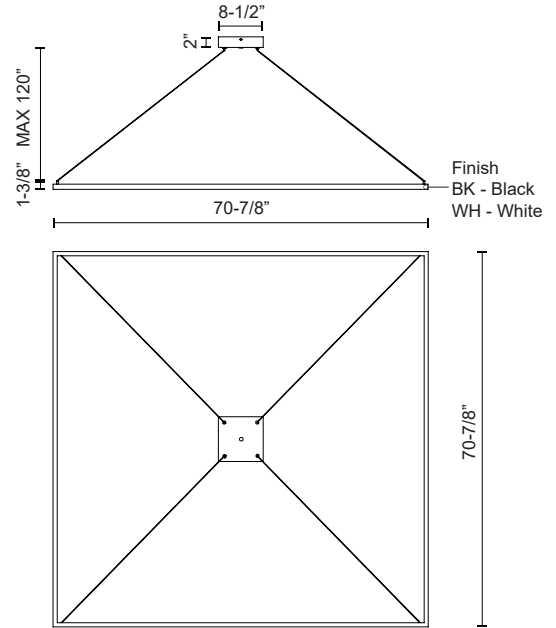

PIAZZA PD88172

PENDANTS

PROJECT

PD88172-BK
Black

PD88172-WH
White

SPECIFICATION DETAILS

* For custom options, consult factory for details.

Fixture Dimensions	L70-7/8" x W70-7/8" x H1-3/8"
Light Source	LED with DC Driver
Wattage	162W
Total Lumens	11700lm
Delivered Lumens	BK-4405lm*; WH-5930lm*;
Voltage	120V
Color Temperature	3000K
CRI (Ra)	90CRI
Optional Color Temps	2700K - 5000K Available, Minimum Order Quantities Apply
LED Rated Life	50,000 hours
Dimming	100% - 10%, TRIAC or ELV Dimmer (Not Included)
Diffuser Details	Frosted Silicone Diffuser
Adjustable	Yes
Wire Length	120" Max
Wire Type	BK - Black Wire; WH - Clear Wire;
Location	Dry
Warranty	5 Years
Illumination Direction	Downlight
Canopy Dimensions	L9-1/2" x W9-1/2" x H2"

DESCRIPTION

Extruded aluminum with rectangular profile. Flush silicone diffuser. Matte powder-coated finish. Down light. Duo canopy mounting style

Side Canopy Option

KUZCO

19054 28TH AVENUE
SURREY - BC V3Z 6M3
CANADA