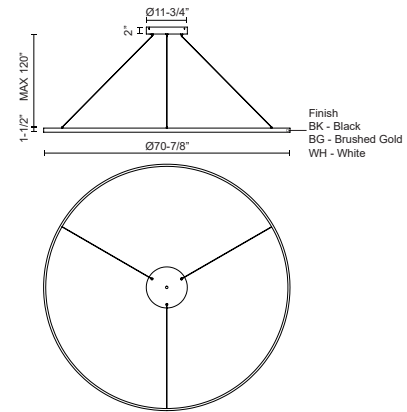

DESCRIPTION

Extruded and rolled aluminum with rectangular profile. Flush silicone diffuser. Matte powder-coated finish. Up and down light.. Duo canopy mounting style