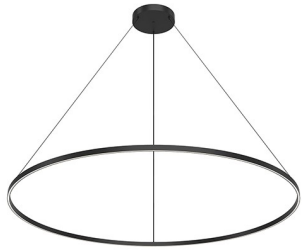

# CERCHIO PD87772

## PENDANTS

PROJECT

PD87772-BG  
Brushed Gold

PD87772-BK  
Black

PD87772-WH  
White

### SPECIFICATION DETAILS

\* For custom options, consult factory for details.

<b>Fixture Dimensions</b>	D70-7/8" x H1-1/2"
<b>Light Source</b>	LED with DC Driver
<b>Wattage</b>	185W
<b>Total Lumens</b>	13720lm
<b>Delivered Lumens</b>	BG-5150lm*; BK-5150lm*; WH-6920lm*;
<b>Voltage</b>	120V
<b>Color Temperature</b>	3000K
<b>CRI (Ra)</b>	90CRI
<b>Optional Color Temps</b>	2700K - 5000K Available, Minimum Order Quantities Apply
<b>LED Rated Life</b>	50,000 hours
<b>Dimming</b>	100% - 10%, TRIAC or ELV Dimmer (Not Included)
<b>Diffuser Details</b>	Frosted Silicone Diffuser
<b>Adjustable</b>	Yes
<b>Wire Length</b>	120" Max
<b>Wire Type</b>	BG - Black Wire; BK - Black Wire; WH - Clear Wire;
<b>Location</b>	Dry
<b>Warranty</b>	5 Years
<b>Illumination Direction</b>	Up and Downlight
<b>Canopy Dimensions</b>	D13" x H2"

### DESCRIPTION

Extruded and rolled aluminum with rectangular profile. Flush silicone diffuser. Matte powder-coated finish. Up and down light.. Duo canopy mounting style