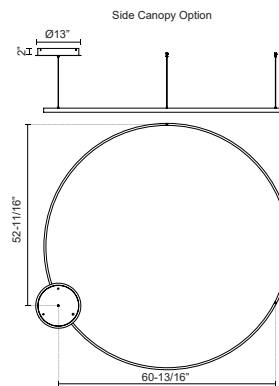

DESCRIPTION

Extruded and rolled aluminum with rectangular profile. Flush silicone diffuser. Matte powder-coated finish. Up and down light.. Duo canopy mounting style