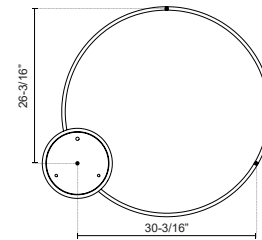

Fixture Dimensions	D35-3/8" x H1-1/2"
Light Source	LED with DC Driver
Wattage	84W
Total Lumens	6200lm
Delivered Lumens	BG-2750lm*; BK-2750lm*; WH-3720lm*;
Voltage	120V
Color Temperature	3000K
CRI (Ra)	90CRI
Optional Color Temps	2700K - 5000K Available, Minimum Order Quantities Apply
LED Rated Life	50,000 hours
Dimming	100% - 10%, TRIAC or ELV Dimmer (Not Included)
Diffuser Details	Frosted Silicone Diffuser
Adjustable	Yes
Wire Length	120" Max
Wire Type	BG - Black Wire; BK - Black Wire; WH - Clear Wire;
Location	Dry
Warranty	5 Years
Illumination Direction	Up and Downlight
Canopy Dimensions	D11-3/4" x H2"

DESCRIPTION

Extruded and rolled aluminum with rectangular profile. Flush silicone diffuser. Matte powder-coated finish. Up and down light.. Duo canopy mounting style

KUZCO

19054 28TH AVENUE
SURREY - BC V3Z 6M3
CANADA