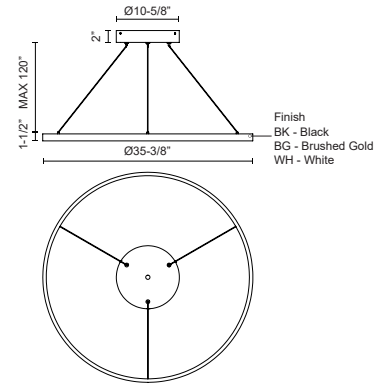

Fixture Dimensions	D35-3/8" x H1-1/2"
Light Source	LED with DC Driver
Wattage	84W
Total Lumens	6200lm
Delivered Lumens	BG-2750lm*; BK-2750lm*; WH-3720lm*;
Voltage	120V
Color Temperature	3000K
CRI (Ra)	90CRI
Optional Color Temps	2700K - 5000K Available, Minimum Order Quantities Apply
LED Rated Life	50,000 hours
Dimming	100% - 10%, TRIAC or ELV Dimmer (Not Included)
Diffuser Details	Frosted Silicone Diffuser
Adjustable	Yes
Wire Length	120" Max
Wire Type	BG - Black Wire; BK - Black Wire; WH - Clear Wire;
Location	Dry
Warranty	5 Years
Illumination Direction	Up and Downlight
Canopy Dimensions	D11-3/4" x H2"

DESCRIPTION

Extruded and rolled aluminum with rectangular profile. Flush silicone diffuser. Matte powder-coated finish. Up and down light.. Duo canopy mounting style

KUZCO

19054 28TH AVENUE
SURREY - BC V3Z 6M3
CANADA