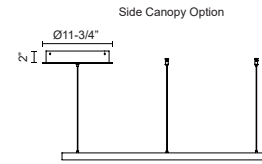

Fixture Dimensions	D35-3/8" x H1-1/2"
Light Source	LED with DC Driver
Wattage	84W
Total Lumens	6200lm
Delivered Lumens	BG-2750lm*; BK-2750lm*; WH-3720lm*;
Voltage	120V
Color Temperature	3000K
CRI (Ra)	90CRI
Optional Color Temps	2700K - 5000K Available, Minimum Order Quantities Apply
LED Rated Life	50,000 hours
Dimming	100% - 10%, TRIAC or ELV Dimmer (Not Included)
Diffuser Details	Frosted Silicone Diffuser
Adjustable	Yes
Wire Length	120" Max
Wire Type	BG - Black Wire; BK - Black Wire; WH - Clear Wire;
Location	Dry
Warranty	5 Years
Illumination Direction	Up and Downlight
Canopy Dimensions	D11-3/4" x H2"

DESCRIPTION

Extruded and rolled aluminum with rectangular profile. Flush silicone diffuser. Matte powder-coated finish. Up and down light.. Duo canopy mounting style

KUZCO

19054 28TH AVENUE
SURREY - BC V3Z 6M3
CANADA