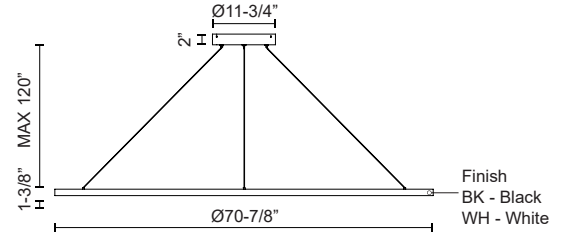

CERCHIO PD87172

PENDANTS

PROJECT

PD87172-WH
White

PD87172-BK
Black

SPECIFICATION DETAILS

* For custom options, consult factory for details.

Fixture Dimensions	D70-7/8" x H1-3/8"
Light Source	LED with DC Driver
Wattage	162W
Total Lumens	11700lm
Delivered Lumens	BK-4405lm*; WH-5930lm*;
Voltage	120V
Color Temperature	3000K
CRI (Ra)	90CRI
Optional Color Temps	2700K - 5000K Available, Minimum Order Quantities Apply
LED Rated Life	50,000 hours
Dimming	100% - 10%, TRIAC or ELV Dimmer (Not Included)
Diffuser Details	Frosted Silicone Diffuser
Adjustable	Yes
Wire Length	120" Max
Wire Type	BK - Black Wire; WH - Clear Wire;
Location	Dry
Warranty	5 Years
Illumination Direction	Downlight
Canopy Dimensions	D13" x H2"

DESCRIPTION

Extruded and rolled aluminum with rectangular profile. Flush silicone diffuser. Matte powder-coated finish. Down light. Duo canopy mounting style

Side Canopy Option

KUZCO

19054 28TH AVENUE
SURREY - BC V3Z 6M3
CANADA