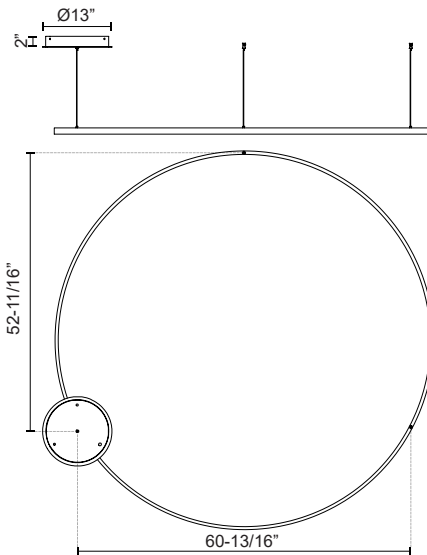

CERCHIO PD87172

PENDANTS

PROJECT

PD87172-WH
White

PD87172-BK
Black

SPECIFICATION DETAILS

* For custom options, consult factory for details.

Fixture Dimensions	D70-7/8" x H1-3/8"
Light Source	LED with DC Driver
Wattage	162W
Total Lumens	11700lm
Delivered Lumens	BK-4405lm*; WH-5930lm*;
Voltage	120V
Color Temperature	3000K
CRI (Ra)	90CRI
Optional Color Temps	2700K - 5000K Available, Minimum Order Quantities Apply
LED Rated Life	50,000 hours
Dimming	100% - 10%, TRIAC or ELV Dimmer (Not Included)
Diffuser Details	Frosted Silicone Diffuser
Adjustable	Yes
Wire Length	120" Max
Wire Type	BK - Black Wire; WH - Clear Wire;
Location	Dry
Warranty	5 Years
Illumination Direction	Downlight
Canopy Dimensions	D13" x H2"

DESCRIPTION

Extruded and rolled aluminum with rectangular profile. Flush silicone diffuser. Matte powder-coated finish. Down light. Duo canopy mounting style

Side Canopy Option

KUZCO

19054 28TH AVENUE
SURREY - BC V3Z 6M3
CANADA