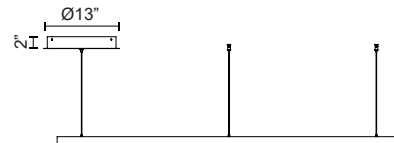

Side Canopy Option

KUZCO

19054 28TH AVENUE
SURREY - BC V3Z 6M3
CANADA

WWW.KUZCOLIGHTING.COM

COMMENT