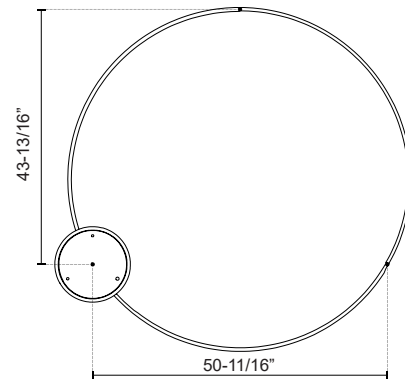

Side Canopy Option

KUZCO

19054 28TH AVENUE
SURREY - BC V3Z 6M3
CANADA

WWW.KUZCOLIGHTING.COM

COMMENT