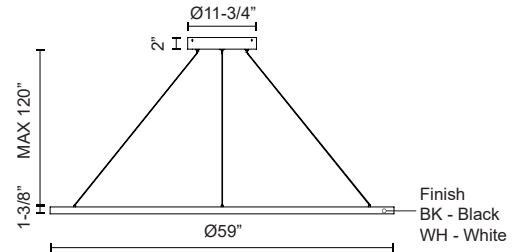

CERCHIO PD87160

PENDANTS

PROJECT

SPECIFICATION DETAILS

* For custom options, consult factory for details.

Fixture Dimensions	D59" x H1-3/8"
Light Source	LED with DC Driver
Wattage	128W
Total Lumens	9250lm
Delivered Lumens	BK-3955lm; WH-5320lm*;
Voltage	120V
Color Temperature	3000K
CRI (Ra)	90CRI
Optional Color Temps	2700K - 5000K Available, Minimum Order Quantities Apply
LED Rated Life	50,000 hours
Dimming	100% - 10%, TRIAC or ELV Dimmer (Not Included)
Diffuser Details	Frosted Silicone Diffuser
Adjustable	Yes
Wire Length	120" Max
Wire Type	BK - Black Wire; WH - Clear Wire;
Location	Dry
Warranty	5 Years
Illumination Direction	Downlight
Canopy Dimensions	D13" x H2"

DESCRIPTION

Extruded and rolled aluminum with rectangular profile. Flush silicone diffuser. Matte powder-coated finish. Down light. Duo canopy mounting style