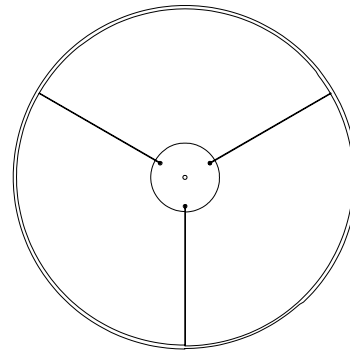

### SPECIFICATION DETAILS

\* For custom options, consult factory for details.

<b>Fixture Dimensions</b>	D59" x H1-3/8"
<b>Light Source</b>	LED with DC Driver
<b>Wattage</b>	128W
<b>Total Lumens</b>	9250lm
<b>Delivered Lumens</b>	BK-3955lm; WH-5320lm*;
<b>Voltage</b>	120V
<b>Color Temperature</b>	3000K
<b>CRI (Ra)</b>	90CRI
<b>Optional Color Temps</b>	2700K - 5000K Available, Minimum Order Quantities Apply
<b>LED Rated Life</b>	50,000 hours
<b>Dimming</b>	100% - 10%, TRIAC or ELV Dimmer (Not Included)
<b>Diffuser Details</b>	Frosted Silicone Diffuser
<b>Adjustable</b>	Yes
<b>Wire Length</b>	120" Max
<b>Wire Type</b>	BK - Black Wire; WH - Clear Wire;
<b>Location</b>	Dry
<b>Warranty</b>	5 Years
<b>Illumination Direction</b>	Downlight
<b>Canopy Dimensions</b>	D13" x H2"

### DESCRIPTION

Extruded and rolled aluminum with rectangular profile. Flush silicone diffuser. Matte powder-coated finish. Down light. Duo canopy mounting style