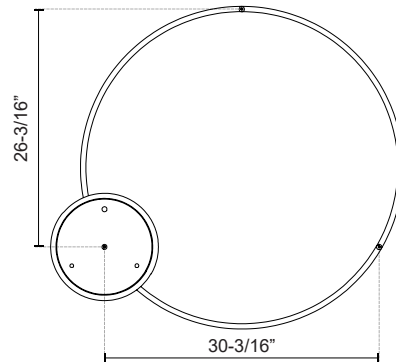

CERCHIO PD87136

PENDANTS

PROJECT

PD87136-WH
White

PD87136-BK
Black

SPECIFICATION DETAILS

* For custom options, consult factory for details.

Fixture Dimensions	D35-3/8" x H1-3/8"
Light Source	LED with DC Driver
Wattage	78W
Total Lumens	5630lm
Delivered Lumens	BK-2270lm*; WH-3055lm*;
Voltage	120V
Color Temperature	3000K
CRI (Ra)	90CRI
Optional Color Temps	2700K - 5000K Available, Minimum Order Quantities Apply
LED Rated Life	50,000 hours
Dimming	100% - 10%, TRIAC or ELV Dimmer (Not Included)
Diffuser Details	Frosted Silicone Diffuser
Adjustable	Yes
Wire Length	120" Max
Wire Type	BK - Black Wire; WH - Clear Wire;
Location	Dry
Warranty	5 Years
Illumination Direction	Downlight
Canopy Dimensions	D11-3/4" x H2"

DESCRIPTION

Extruded and rolled aluminum with rectangular profile. Flush silicone diffuser. Matte powder-coated finish. Down light. Duo canopy mounting style

Side Canopy Option

KUZCO

19054 28TH AVENUE
SURREY - BC V3Z 6M3
CANADA