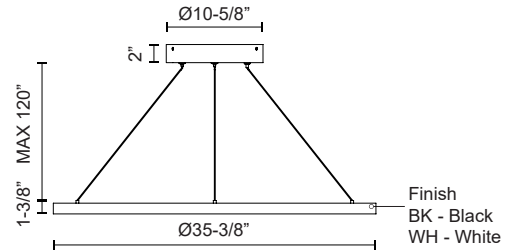

CERCHIO PD87136

PENDANTS

PROJECT

PD87136-WH
White

PD87136-BK
Black

SPECIFICATION DETAILS

* For custom options, consult factory for details.

Fixture Dimensions	D35-3/8" x H1-3/8"
Light Source	LED with DC Driver
Wattage	78W
Total Lumens	5630lm
Delivered Lumens	BK-2270lm*; WH-3055lm*;
Voltage	120V
Color Temperature	3000K
CRI (Ra)	90CRI
Optional Color Temps	2700K - 5000K Available, Minimum Order Quantities Apply
LED Rated Life	50,000 hours
Dimming	100% - 10%, TRIAC or ELV Dimmer (Not Included)
Diffuser Details	Frosted Silicone Diffuser
Adjustable	Yes
Wire Length	120" Max
Wire Type	BK - Black Wire; WH - Clear Wire;
Location	Dry
Warranty	5 Years
Illumination Direction	Downlight
Canopy Dimensions	D11-3/4" x H2"

DESCRIPTION

Extruded and rolled aluminum with rectangular profile. Flush silicone diffuser. Matte powder-coated finish. Down light. Duo canopy mounting style

Side Canopy Option

KUZCO

19054 28TH AVENUE
SURREY - BC V3Z 6M3
CANADA