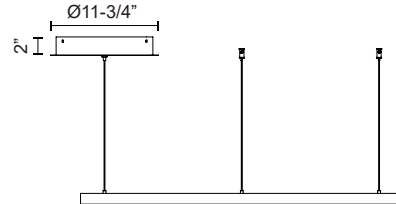

CERCHIO PD87136

PENDANTS

PROJECT

PD87136-WH
White

PD87136-BK
Black

SPECIFICATION DETAILS

* For custom options, consult factory for details.

Fixture Dimensions	D35-3/8" x H1-3/8"
Light Source	LED with DC Driver
Wattage	78W
Total Lumens	5630lm
Delivered Lumens	BK-2270lm*; WH-3055lm*;
Voltage	120V
Color Temperature	3000K
CRI (Ra)	90CRI
Optional Color Temps	2700K - 5000K Available, Minimum Order Quantities Apply
LED Rated Life	50,000 hours
Dimming	100% - 10%, TRIAC or ELV Dimmer (Not Included)
Diffuser Details	Frosted Silicone Diffuser
Adjustable	Yes
Wire Length	120" Max
Wire Type	BK - Black Wire; WH - Clear Wire;
Location	Dry
Warranty	5 Years
Illumination Direction	Downlight
Canopy Dimensions	D11-3/4" x H2"

DESCRIPTION

Extruded and rolled aluminum with rectangular profile. Flush silicone diffuser. Matte powder-coated finish. Down light. Duo canopy mounting style

Side Canopy Option

KUZCO

19054 28TH AVENUE
SURREY - BC V3Z 6M3
CANADA