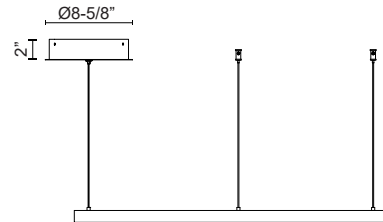

CERCHIO PD87132

PENDANTS

PROJECT

PD87132-BK
Black

PD87132-WH
White

SPECIFICATION DETAILS

* For custom options, consult factory for details.

Fixture Dimensions	D31-1/2" x H1-3/8"
Light Source	LED with DC Driver
Wattage	65W
Total Lumens	4700lm
Delivered Lumens	BK-1920lm*; WH-2585lm;
Voltage	120V
Color Temperature	3000K
CRI (Ra)	90CRI
Optional Color Temps	2700K - 5000K Available, Minimum Order Quantities Apply
LED Rated Life	50,000 hours
Dimming	100% - 10%, TRIAC or ELV Dimmer (Not Included)
Diffuser Details	Frosted Silicone Diffuser
Adjustable	Yes
Wire Length	120" Max
Wire Type	BK - Black Wire; WH - Clear Wire;
Location	Dry
Warranty	5 Years
Illumination Direction	Downlight
Canopy Dimensions	D8-5/8" x H2"

DESCRIPTION

Extruded and rolled aluminum with rectangular profile. Flush silicone diffuser. Matte powder-coated finish. Down light. Duo canopy mounting style

Side Canopy Option

KUZCO

19054 28TH AVENUE
SURREY - BC V3Z 6M3
CANADA