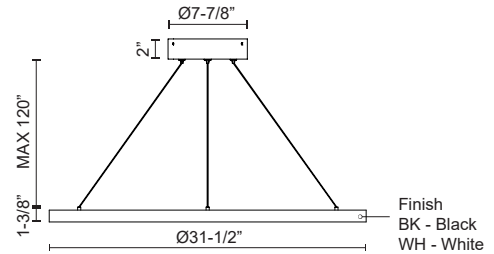

CERCHIO PD87132

PENDANTS

PROJECT

PD87132-BK
Black

PD87132-WH
White

SPECIFICATION DETAILS

* For custom options, consult factory for details.

Fixture Dimensions	D31-1/2" x H1-3/8"
Light Source	LED with DC Driver
Wattage	65W
Total Lumens	4700lm
Delivered Lumens	BK-1920lm*; WH-2585lm;
Voltage	120V
Color Temperature	3000K
CRI (Ra)	90CRI
Optional Color Temps	2700K - 5000K Available, Minimum Order Quantities Apply
LED Rated Life	50,000 hours
Dimming	100% - 10%, TRIAC or ELV Dimmer (Not Included)
Diffuser Details	Frosted Silicone Diffuser
Adjustable	Yes
Wire Length	120" Max
Wire Type	BK - Black Wire; WH - Clear Wire;
Location	Dry
Warranty	5 Years
Illumination Direction	Downlight
Canopy Dimensions	D8-5/8" x H2"

DESCRIPTION

Extruded and rolled aluminum with rectangular profile. Flush silicone diffuser. Matte powder-coated finish. Down light. Duo canopy mounting style

Side Canopy Option

KUZCO

19054 28TH AVENUE
SURREY - BC V3Z 6M3
CANADA