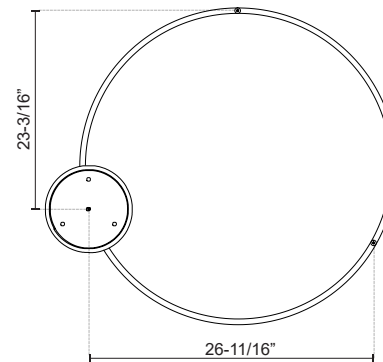

CERCHIO PD87132

PENDANTS

PROJECT

PD87132-BK
Black

PD87132-WH
White

SPECIFICATION DETAILS

* For custom options, consult factory for details.

Fixture Dimensions	D31-1/2" x H1-3/8"
Light Source	LED with DC Driver
Wattage	65W
Total Lumens	4700lm
Delivered Lumens	BK-1920lm*; WH-2585lm;
Voltage	120V
Color Temperature	3000K
CRI (Ra)	90CRI
Optional Color Temps	2700K - 5000K Available, Minimum Order Quantities Apply
LED Rated Life	50,000 hours
Dimming	100% - 10%, TRIAC or ELV Dimmer (Not Included)
Diffuser Details	Frosted Silicone Diffuser
Adjustable	Yes
Wire Length	120" Max
Wire Type	BK - Black Wire; WH - Clear Wire;
Location	Dry
Warranty	5 Years
Illumination Direction	Downlight
Canopy Dimensions	D8-5/8" x H2"

DESCRIPTION

Extruded and rolled aluminum with rectangular profile. Flush silicone diffuser. Matte powder-coated finish. Down light. Duo canopy mounting style

Side Canopy Option

KUZCO

19054 28TH AVENUE
SURREY - BC V3Z 6M3
CANADA