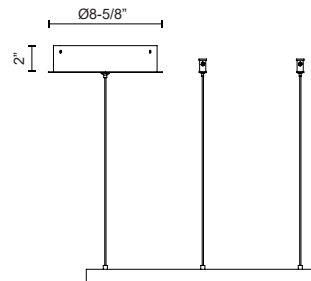

CERCHIO
PD87118
PENDANTS

PROJECT

PD87118-BK
Black

PD87118-WH
White

SPECIFICATION DETAILS

* For custom options, consult factory for details.

Fixture Dimensions	D17-3/4" x H1-3/8"
Light Source	LED with DC Driver
Wattage	39W
Total Lumens	2810lm
Delivered Lumens	BK-1280lm*; WH-1720lm*;
Voltage	120V
Color Temperature	3000K
CRI (Ra)	90CRI
Optional Color Temps	2700K - 5000K Available, Minimum Order Quantities Apply
LED Rated Life	50,000 hours
Dimming	100% - 10%, TRIAC or ELV Dimmer (Not Included)
Diffuser Details	Frosted Silicone Diffuser
Adjustable	Yes
Wire Length	120" Max
Wire Type	BK - Black Wire; WH - Clear Wire;
Location	Dry
Warranty	5 Years
Illumination Direction	Downlight
Canopy Dimensions	D8-5/8" x H2"

DESCRIPTION

Extruded and rolled aluminum with rectangular profile. Flush silicone diffuser. Matte powder-coated finish. Down light. Duo canopy mounting style

Finish
BK - Black
WH - White

Side Canopy Option