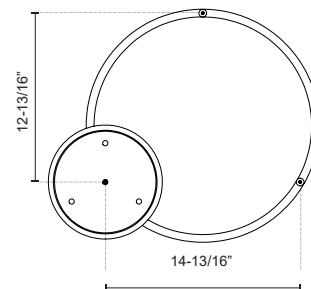

CERCHIO
PD87118
PENDANTS

PROJECT

PD87118-BK
Black

PD87118-WH
White

SPECIFICATION DETAILS

* For custom options, consult factory for details.

Fixture Dimensions	D17-3/4" x H1-3/8"
Light Source	LED with DC Driver
Wattage	39W
Total Lumens	2810lm
Delivered Lumens	BK-1280lm*; WH-1720lm*;
Voltage	120V
Color Temperature	3000K
CRI (Ra)	90CRI
Optional Color Temps	2700K - 5000K Available, Minimum Order Quantities Apply
LED Rated Life	50,000 hours
Dimming	100% - 10%, TRIAC or ELV Dimmer (Not Included)
Diffuser Details	Frosted Silicone Diffuser
Adjustable	Yes
Wire Length	120" Max
Wire Type	BK - Black Wire; WH - Clear Wire;
Location	Dry
Warranty	5 Years
Illumination Direction	Downlight
Canopy Dimensions	D8-5/8" x H2"

DESCRIPTION

Extruded and rolled aluminum with rectangular profile. Flush silicone diffuser. Matte powder-coated finish. Down light. Duo canopy mounting style

Finish
BK - Black
WH - White

Side Canopy Option