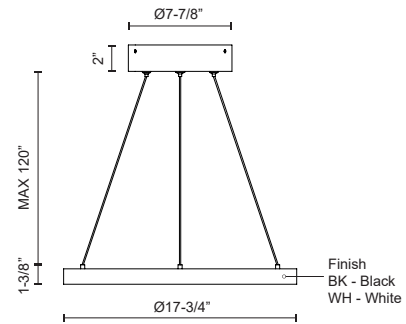

CERCHIO
PD87118
PENDANTS

PROJECT

PD87118-BK
Black

PD87118-WH
White

SPECIFICATION DETAILS

* For custom options, consult factory for details.

Fixture Dimensions	D17-3/4" x H1-3/8"
Light Source	LED with DC Driver
Wattage	39W
Total Lumens	2810lm
Delivered Lumens	BK-1280lm*; WH-1720lm*;
Voltage	120V
Color Temperature	3000K
CRI (Ra)	90CRI
Optional Color Temps	2700K - 5000K Available, Minimum Order Quantities Apply
LED Rated Life	50,000 hours
Dimming	100% - 10%, TRIAC or ELV Dimmer (Not Included)
Diffuser Details	Frosted Silicone Diffuser
Adjustable	Yes
Wire Length	120" Max
Wire Type	BK - Black Wire; WH - Clear Wire;
Location	Dry
Warranty	5 Years
Illumination Direction	Downlight
Canopy Dimensions	D8-5/8" x H2"

DESCRIPTION

Extruded and rolled aluminum with rectangular profile. Flush silicone diffuser. Matte powder-coated finish. Down light. Duo canopy mounting style

Finish
BK - Black
WH - White

Side Canopy Option