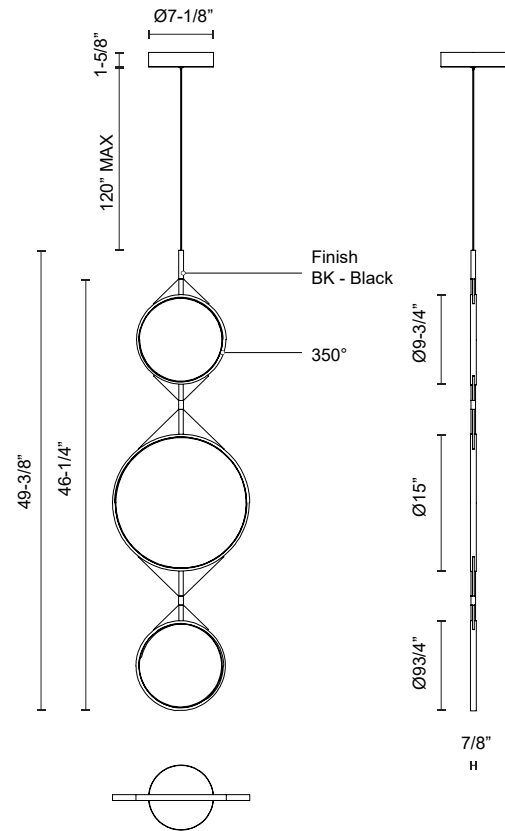

SERIF PD84353

PENDANTS

PROJECT

DESCRIPTION

The Serif Collection features clean, angular geometrics colliding in harmony. Minimal yet impactful, the rings of light seem to float organically in air. Each piece of the Serif Collection is adjustable to fit your style, from minimal and clean uniform rings, to free-form. This versatility makes it the perfect mixture of both two- and three-dimensional art depending on the ring formations you create.

SPECIFICATION DETAILS

* For custom options, consult factory for details.

Fixture Dimensions	L15" x W7/8" x H49-3/8"
Light Source	LED with DC Driver
Wattage	36W
Total Lumens	2720lm
Delivered Lumens	BK-2000lm*
Voltage	120V
Color Temperature	3000K
CRI (Ra)	90CRI
Optional Color Temps	2700K - 5000K Available, Minimum Order Quantities Apply
LED Rated Life	50,000 hours
Dimming	100% - 10%, TRIAC or ELV Dimmer (Not Included)
Diffuser Details	Frosted Silicone Diffuser
Adjustable	Yes
Wire Length	120" Max
Wire Type	Black Coaxial Wire
Minimum Hang Height	56"
Location	Dry
Warranty	5 Years
Canopy Dimensions	D7-1/8" x H1-5/8"
Finish Option(s)	Black