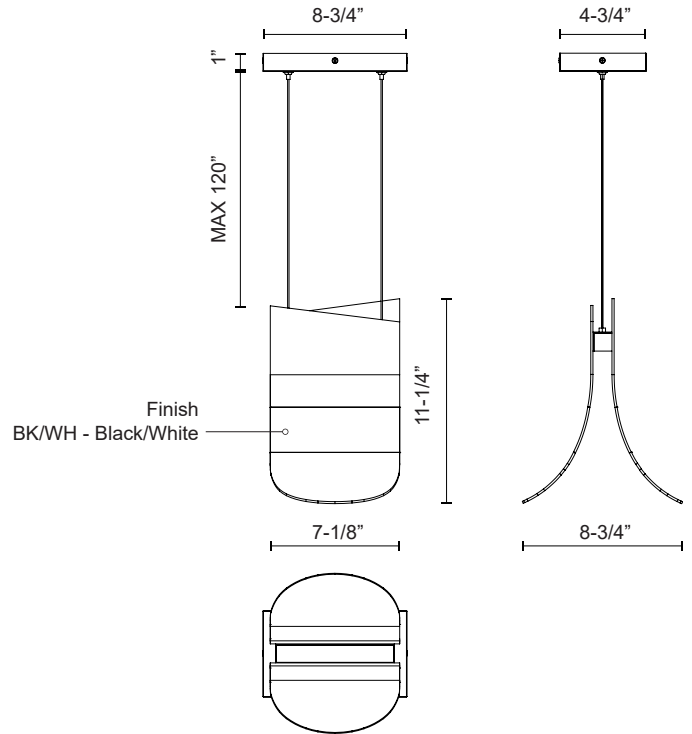

SONDER PD83708

PENDANTS

PROJECT

SPECIFICATION DETAILS

* For custom options, consult factory for details.

Fixture Dimensions	L7-1/8" x W8-3/4" x H11-1/4"
Wattage	8W
Total Lumens	640lm
Light Source	AC LED Module
Delivered Lumens	420lm*
Voltage	120V
Color Temperature	3000K
CRI (Ra)	90CRI
Optional Color Temps	2700K - 5000K Available, Minimum Order Quantities Apply
LED Rated Life	50,000 hours
Dimming	100% - 10%, ELV Dimmer (Not Included)
Adjustable	Yes
Wire Length	120" Max
Wire Type	Black Wire
Minimum Hang Height	15"
Location	Dry
Warranty	5 Years
Canopy Dimensions	L8-3/4" x W4-3/4" x H1"

DESCRIPTION

The Sonder collection aims to honor the simple juxtaposition of shape and color in a space. With two asymmetric shades adorned in black and white duo-toned finishes, this collection creates modern balance. Providing ample ambient down light to a space, the Sonder doubles as a sculptural art piece.

KUZCO

19054 28TH AVENUE
SURREY - BC V3Z 6M3
CANADA

WWW.KUZCOLIGHTING.COM

COMMENT