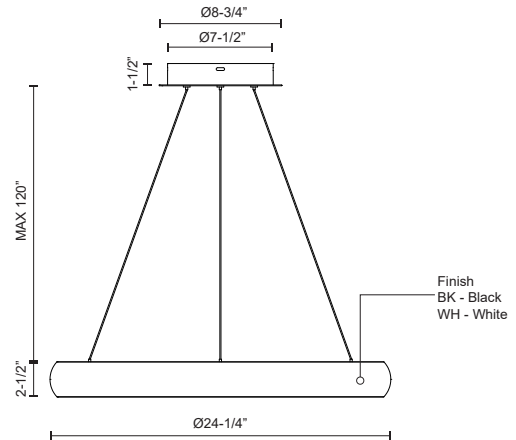

CORTANA PD82724

PENDANTS

PROJECT

PD82724-BK
Black

PD82724-WH
White

SPECIFICATION DETAILS

* For custom options, consult factory for details.

Fixture Dimensions	D24-1/4" x H2-1/2"
Light Source	LED with DC Driver
Wattage	40W
Total Lumens	3200lm
Delivered Lumens	BK-1520lm; WH-2040lm;
Voltage	120V
Color Temperature	3000K
CRI (Ra)	90CRI
Optional Color Temps	2700K - 5000K Available, Minimum Order Quantities Apply
LED Rated Life	50,000 hours
Dimming	100% - 10%, TRIAC or ELV Dimmer (Not Included)
Diffuser Details	White Acrylic Diffuser
Adjustable	Yes
Wire Length	120" Max
Wire Type	Clear Coaxial Wire
Location	Dry
Warranty	5 Years
CEC Title 24 JA8	Yes, JA8-19
Canopy Dimensions	D8-3/4" x H1-1/2"

DESCRIPTION

A curved band of powder-coated aluminum arcs around a central void forming and encapsulating an illuminated ring. Held within the perimeter structure of the CORTANA pendant is a circumferential LED light array spreading uniform radiance via the polymeric diffuser loop. Available in multiple sizes.