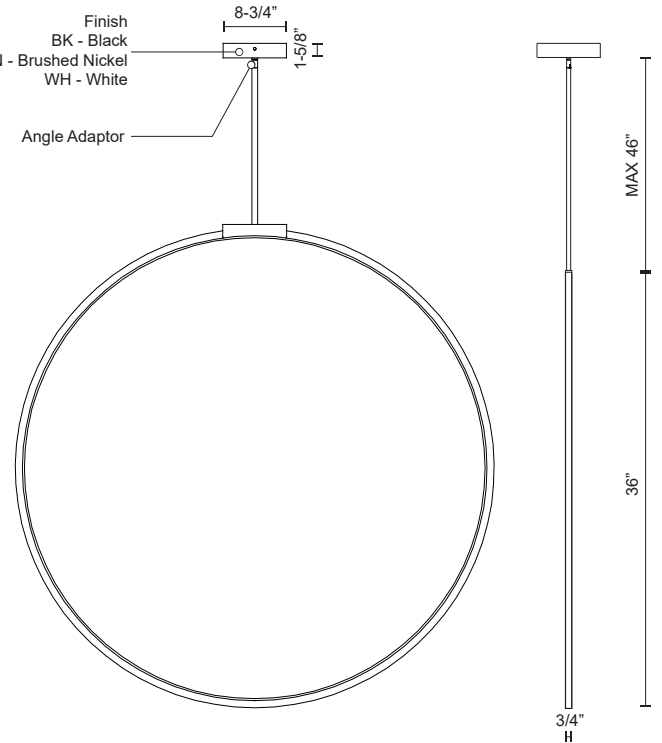

CIRQUE PD82536

PENDANTS

PROJECT

DESCRIPTION

Aluminum ring with circular ceiling mount. Circular profile. Flexible silicon-rubber diffuser. Metallic & matte powder-coated finishes. Up and down light.

PD82536-BN
Brushed Nickel

PD82536-BK
Black

PD82536-WH
White

SPECIFICATION DETAILS

* For custom options, consult factory for details.

Fixture Dimensions	L36" x W3/4" x H36"
Light Source	LED with DC Driver
Wattage	47W
Total Lumens	4000lm
Delivered Lumens	BK-2115lm; BN-2240lm; WH-2585lm;
Voltage	120V
Color Temperature	3000K
CRI (Ra)	90CRI
Optional Color Temps	2700K - 5000K Available, Minimum Order Quantities Apply
LED Rated Life	50,000 hours
Dimming	100% - 10%, TRIAC or ELV Dimmer (Not Included)
Diffuser Details	Frosted Silicone Diffuser
Adjustable	Yes
Rod Length	46" Max (3x12" + 1x6" + 1x4")
Ceiling Adaptor	Yes, Up to 90 Degrees
Location	Dry
Warranty	5 Years
Canopy Dimensions	D8-3/4" x H1-5/8"

Finish
BK - Black
BN - Brushed Nickel
WH - White

Angle Adaptor

KUZCO

19054 28TH AVENUE
SURREY - BC V3Z 6M3
CANADA

WWW.KUZCOLIGHTING.COM

COMMENT