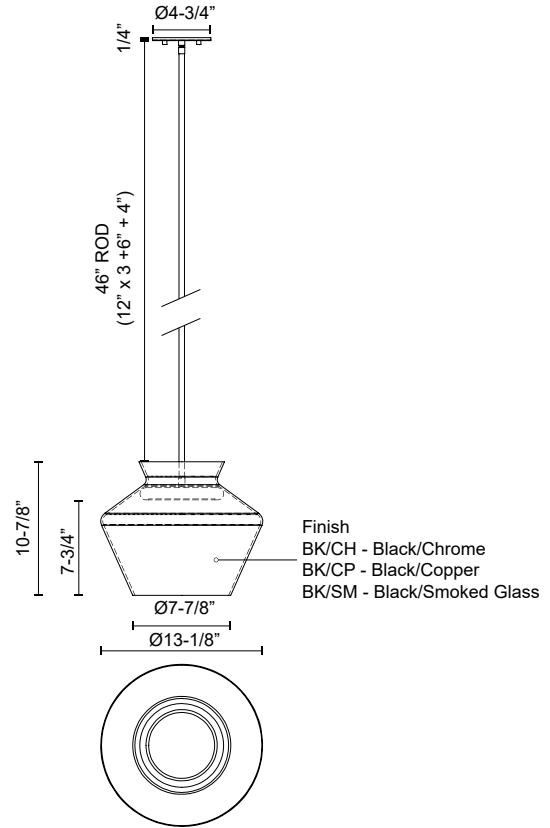

**TRINITY
PD62013
PENDANTS**

PROJECT

SPECIFICATION DETAILS

* For custom options, consult factory for details.

Fixture Dimensions	D13-1/8" x H10-7/8"
Light Source	AC LED Module
Wattage	23W
Total Lumens	1700lm
Delivered Lumens	BK/SM-1186lm
Voltage	120V
Color Temperature	3000K
CRI (Ra)	90CRI
Optional Color Temps	2700K - 5000K Available, Minimum Order Quantities Apply
LED Rated Life	50,000 hours
Dimming	100% - 10%, ELV Dimmer (Not Included)
Diffuser Details	Frosted Acrylic
Shade Details	Gradient Smoked Glass or Solid Metallic Finish
Adjustable	Yes
Wire Length	60"
Minimum Hang Height	15"
Rod Length	46" Max (3x12" + 1x6" + 1x4")
Location	Dry
Warranty	5 Years
Canopy Dimensions	D4-3/4" x H1/4"

DESCRIPTION

Available in multiple glass shade style and finishes, the Trinity collection has endless style options when paired with Copper, Chrome, or Smoke Glass finishes. It is the perfect mix on stylish and classic for any space.

KUZCO

19054 28TH AVENUE
SURREY - BC V3Z 6M3
CANADA

WWW.KUZCOLIGHTING.COM

COMMENT