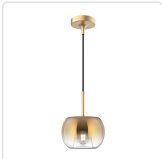

# SAMAR PD57508

## PENDANTS

PROJECT

PD57508-BK/SM  
Black/Smoked

PD57508-BG/CP  
Brushed  
Gold/Copper

PD57508-CH/OP  
Chrome/Opal Glass

### SPECIFICATION DETAILS

\* For custom options, consult factory for details.

<b>Fixture Dimensions</b>	D7-1/2" x H10-3/8"
<b>Lamp Type</b>	Incandescent, A15, Medium Base
<b>Wattage</b>	1 x 60W
<b>Voltage</b>	120V
<b>Glass Details</b>	Transition Copper Glass, Transition Smoked Glass or Transition Opal Glass
<b>Adjustable</b>	Yes
<b>Wire Length</b>	120" Max
<b>Wire Type</b>	Black
<b>Minimum Hang Height</b>	16"
<b>Location</b>	Dry
<b>Bulbs Included</b>	No
<b>Warranty</b>	5 Years
<b>Illumination Direction</b>	Down
<b>Canopy Dimensions</b>	D4-5/8" x H2-7/8"

### DESCRIPTION

The stunning blown glass shades of the Samar Collection make wonderfully versatile statement pieces or subtle lighting options. The three ombre finishes are gorgeous specimens available in various hanging options that help create a dynamic space through lighting and tone. Each glass finish has three fixture finishes that help create an exciting piece for a unique space in your home.