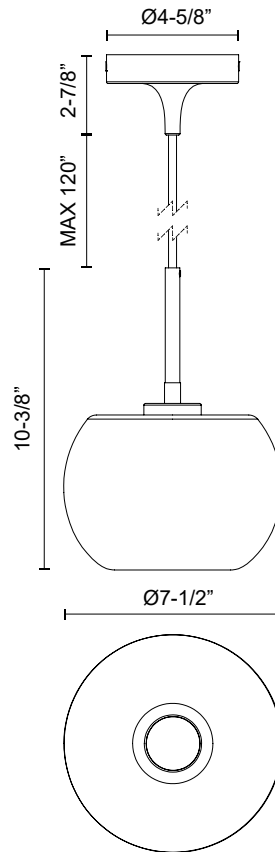

SAMAR PD57508

PENDANTS

PROJECT

SPECIFICATION DETAILS

* For custom options, consult factory for details.

Fixture Dimensions	D7-1/2" x H10-3/8"
Lamp Type	Incandescent, A15, Medium Base
Wattage	1 x 60W
Voltage	120V
Glass Details	Transition Copper Glass, Transition Smoked Glass or Transition Opal Glass
Adjustable	Yes
Wire Length	120" Max
Wire Type	Black
Minimum Hang Height	16"
Location	Dry
Bulbs Included	No
Warranty	5 Years
Illumination Direction	Down
Canopy Dimensions	D4-5/8" x H2-7/8"

DESCRIPTION

The stunning blown glass shades of the Samar Collection make wonderfully versatile statement pieces or subtle lighting options. The three ombre finishes are gorgeous specimens available in various hanging options that help create a dynamic space through lighting and tone. Each glass finish has three fixture finishes that help create an exciting piece for a unique space in your home.

Finish
BG/CP - Brushed Gold/Copper Glass
BK/SM - Black/Smoked Glass
CH/OP - Chrome/Opal Glass

KUZCO

19054 28TH AVENUE
SURREY - BC V3Z 6M3
CANADA

WWW.KUZCOLIGHTING.COM

COMMENT