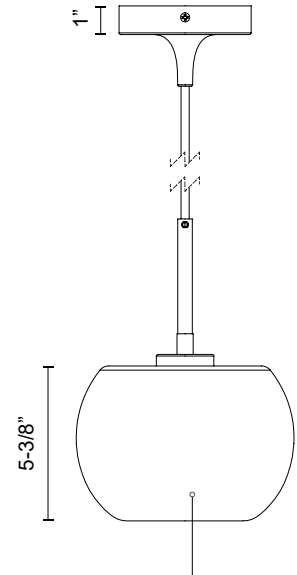

SAMAR PD57508

PENDANTS

PROJECT

SPECIFICATION DETAILS

* For custom options, consult factory for details.

Fixture Dimensions	D7-1/2" x H10-3/8"
Lamp Type	Incandescent, A15, Medium Base
Wattage	1 x 60W
Voltage	120V
Glass Details	Transition Copper Glass, Transition Smoked Glass or Transition Opal Glass
Adjustable	Yes
Wire Length	120" Max
Wire Type	Black
Minimum Hang Height	16"
Location	Dry
Bulbs Included	No
Warranty	5 Years
Illumination Direction	Down
Canopy Dimensions	D4-5/8" x H2-7/8"

DESCRIPTION

The stunning blown glass shades of the Samar Collection make wonderfully versatile statement pieces or subtle lighting options. The three ombre finishes are gorgeous specimens available in various hanging options that help create a dynamic space through lighting and tone. Each glass finish has three fixture finishes that help create an exciting piece for a unique space in your home.

Finish
BG/CP - Brushed Gold/Copper Glass
BK/SM - Black/Smoked Glass
CH/OP - Chrome/Opal Glass

KUZCO

19054 28TH AVENUE
SURREY - BC V3Z 6M3
CANADA

WWW.KUZCOLIGHTING.COM

COMMENT