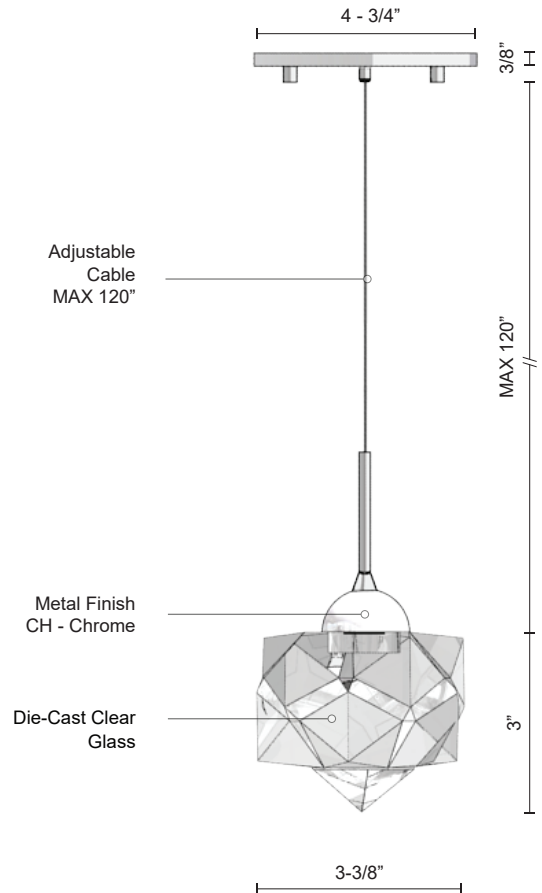

PD56304-CH

SPECIFICATION SHEET

PROJECT		
DATE		TYPE

Sophisticated LED technology meets brilliant modern pendant

- Pendants with die-cast clear glass
- Chrome metal details
- Canopy Included
- Dimmable with ELV dimmer (Not included)
- 120V

Color Temp 3000K
 CRI (Ra) >80
 Dimming 100% - 10%
 Rated Life 50,000 hours

Voltage	Watt	LED Lumens	Delivered Lumens	Finish(es)
120V	4W	1 x 400	229*	CH - Chrome

*Subject to testing confirmation