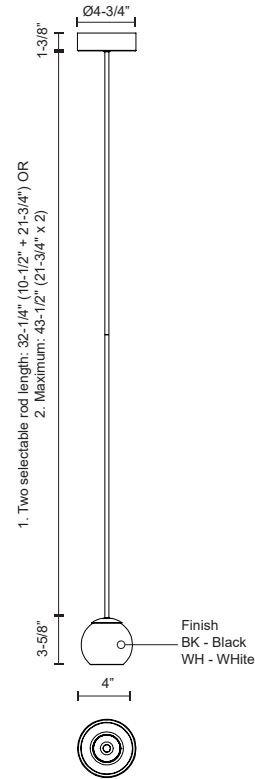

EUROPA PD47603

PENDANTS

PROJECT

DESCRIPTION

Perched at the end of an elongated thin tube rests a deceptively simple globe, emitting both ambient light while concealing the focused LED source. The versatile Europa ceiling-mount series is characterized by the integrated ball joint connectors that allow the adaptive placement of illuminance. Available as in single and multi-light configurations.

PD47603-WH
White

PD47603-BK
Black

SPECIFICATION DETAILS

* For custom options, consult factory for details.

Fixture Dimensions	D4" x H3-5/8"
Light Source	LED with DC Driver
Wattage	10W
Total Lumens	850lm
Delivered Lumens	400lm
Voltage	120V
Color Temperature	3000K
CRI (Ra)	90CRI
Optional Color Temps	2700K - 5000K Available, Minimum Order Quantities Apply
LED Rated Life	50,000 hours
Dimming	100% - 10%, Hand Motion Select& Dimming
Glass Details	Opal Glass
Adjustable	Yes
Rod Length	45" Max (2 x 22-1/2" + 1 x 12")
Ceiling Adaptor	Yes
Location	Dry
Warranty	5 Years
Canopy Dimensions	D4-3/4" x H1-3/8"

* Maximum two rods for installation

KUZCO

19054 28TH AVENUE
SURREY - BC V3Z 6M3
CANADA

WWW.KUZCOLIGHTING.COM

COMMENT