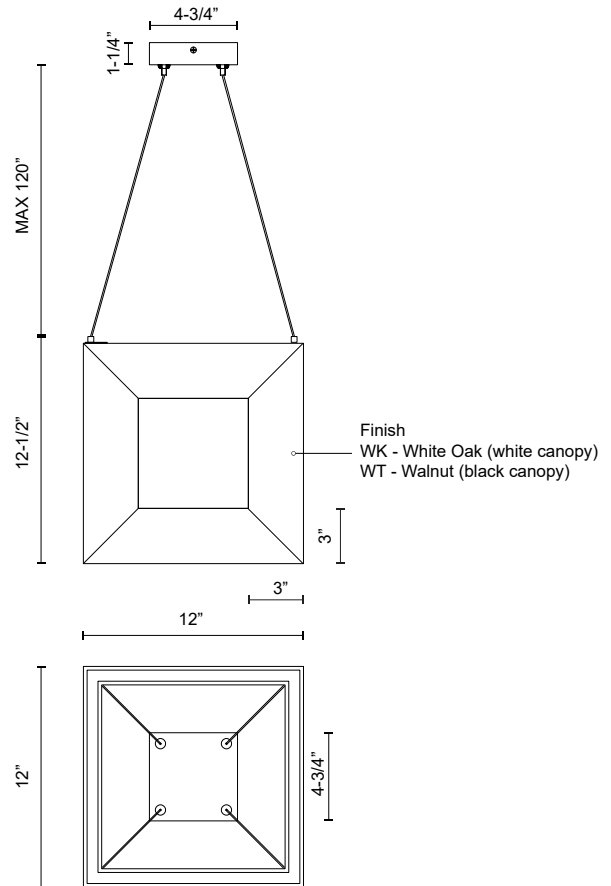

MORINA PD32912

PENDANTS

PROJECT

SPECIFICATION DETAILS

* For custom options, consult factory for details.

Fixture Dimensions	L12" x W12" x H12-1/2"
Light Source	LED with DC Driver
Wattage	20W
Total Lumens	1600lm
Delivered Lumens	700lm*
Voltage	120V
Color Temperature	3000K
CRI (Ra)	90CRI
Optional Color Temps	2700K - 5000K Available, Minimum Order Quantities Apply
LED Rated Life	50,000 hours
Dimming	100% - 10%, TRIAC or ELV Dimmer (Not Included)
Diffuser Details	White Silicone
Adjustable	Yes
Wire Length	120" Max
Wire Type	WK - White; WT - Black
Minimum Hang Height	24"
Location	Dry
Compliance	T24-JA8
Warranty	5 Years
Illumination Direction	Up/Down
CEC Title 24 JA8	Yes, JA8-19
Canopy Dimensions	L4-3/4" x W4-3/4" x H1-1/4"

DESCRIPTION

The Morina Collection is a fantastic way to bring natural tones and geometric designs inside the home. Stunning wood veneer provides a home for the frosted silicone diffuser and delivers ample up-and-down lighting that's great for any space in the home. The modern cubist shapes and white oak or walnut color options blend well with modern décor or rustic-style interiors.

KUZCO

19054 28TH AVENUE
SURREY - BC V3Z 6M3
CANADA

WWW.KUZCOLIGHTING.COM

COMMENT