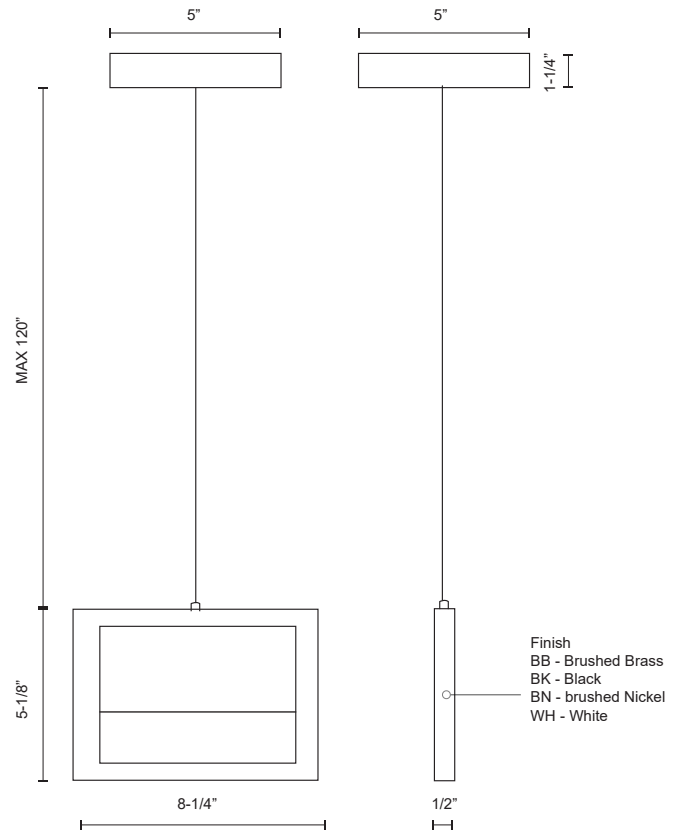

RATIO PD31408

PENDANTS

PROJECT

DESCRIPTION

An opal plane of diffusive light is suspended and supported by a machined rectilinear frame, emitting luminance upwards and downwards. The visual balance between solid perimeter and open space is derived from the golden ratio for which the product is named. Available in either vertical or horizontal orientation and a selection of finishes.

PD31408-BN
Brushed Nickel

PD31408-BK
Black

PD31408-BB
Brushed Brass

PD31408-WH
White

SPECIFICATION DETAILS

* For custom options, consult factory for details.

Fixture Dimensions	L8-1/4" x W1/2" x H5-1/8"
Light Source	LED with DC Driver
Wattage	11W
Total Lumens	945lm
Delivered Lumens	BB-603lm; WH-712lm;
Voltage	120V
Color Temperature	3000K
CRI (Ra)	90CRI
Optional Color Temps	2700K - 5000K Available, Minimum Order Quantities Apply
LED Rated Life	50,000 hours
Dimming	100% - 10%, TRIAC or ELV Dimmer (Not Included)
Diffuser Details	Frosted acrylic diffuser
Adjustable	Yes
Wire Length	120" Max
Wire Type	Clear SSL Wire
Location	Dry
Warranty	5 Years
Illumination Direction	Up and Down
CEC Title 24 JA8	Yes, JA8-19
Canopy Dimensions	L5"x W5" x H1-1/4"