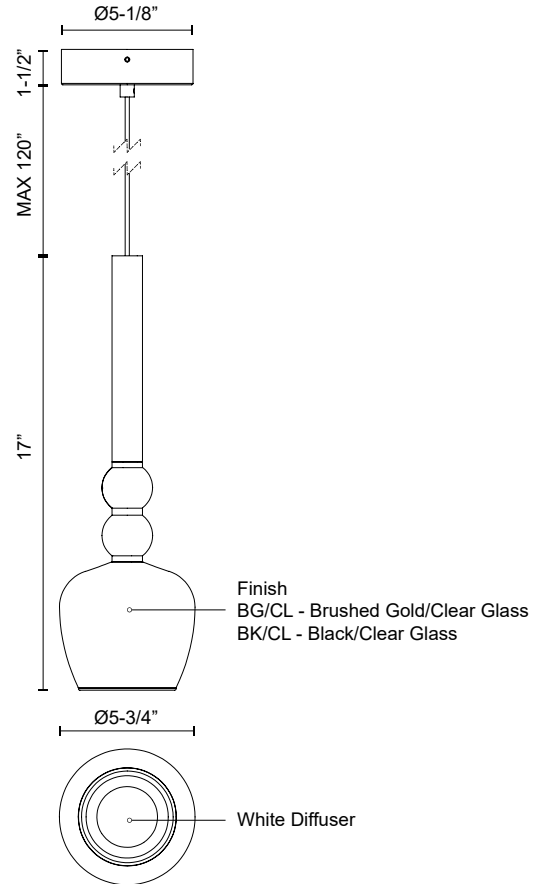

RISE PD30501

PENDANTS

PROJECT

PD30501-BK/CL
Black/Clear

PD30501-BG/CL
Brushed Gold/Clear

SPECIFICATION DETAILS

* For custom options, consult factory for details.

Fixture Dimensions	D5-3/4" x H17"
Light Source	LED with DC Driver
Wattage	13W
Total Lumens	1080lm
Delivered Lumens	480lm*
Voltage	120V
Color Temperature	3000K
CRI (Ra)	90CRI
Optional Color Temps	2700K - 5000K Available, Minimum Order Quantities Apply
LED Rated Life	50,000 hours
Dimming	100% - 10%, TRIAC or ELV Dimmer (Not Included)
Diffuser Details	White Diffuser
Glass Details	Clear Glass
Adjustable	Yes
Wire Length	120" Max
Wire Type	Black
Minimum Hang Height	20"
Location	Dry
Compliance	T24-JA8
Warranty	5 Years
Illumination Direction	Up/Down
CEC Title 24 JA8	Yes, JA8-19
Canopy Dimensions	D5-1/8" x H1-1/2"

DESCRIPTION

The Rise Collection is a captivating display of modern design. These slender mini pendants boast delicate opal spheres and deliver an abundance of light with just the right amount of warmth. Available in black or brushed gold options, with a variety of clear glass shades to choose from.