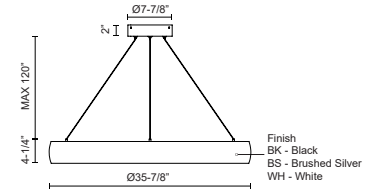

HALO PD22735

PENDANTS

PROJECT

PD22735-BS
Brushed Silver

PD22735-BK
Black

PD22735-WH
White

SPECIFICATION DETAILS

Fixture Dimensions	D35-7/8" x H4-1/4"
Light Source	LED with DC Driver
Wattage	83W
Total Lumens	6880lm
Delivered Lumens	BK-1652lm; BN-1919lm; WH-2279lm;
Voltage	120V
Color Temperature	3000K
CRI (Ra)	90CRI
Optional Color Temps	2700K - 5000K Available, Minimum Order Quantities Apply
LED Rated Life	50,000 hours
Dimming	100% - 10%, TRIAC or ELV Dimmer (Not Included)
Diffuser Details	White Acrylic Diffuser
Adjustable	Yes
Wire Length	120" Max
Wire Type	Clear SSL Wire
Minimum Hang Height	26"
Sloped Ceiling Adaptable	Yes
Location	Dry
Illumination Direction	Up and Down
CEC Title 24 JA8	Yes, JA8-2022
Canopy Dimensions	D8-5/8" x H2"
Paint Finish	BK01; WH01;

* For custom options, consult factory for details.

* For warranty information, please visit www.kuzcolighting.com/warranty

DESCRIPTION

The circular Halo light makes a sleek and bold statement. This fixture illuminates your room in a smooth circular pattern, which is both modern and minimal. Available in four sizes and three finishes: Black, White and Brushed Nickel. They can be arranged in a tier formation to complement your space.