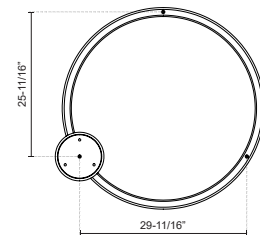

Finish
BK - Black
BS - Brushed Silver
WH - White

KUZCO

CANADA: 19054 28TH AVENUE - SURREY, BC V3Z 6M3

USA: 3035 E. LONE MOUNTAIN ROAD - LAS VEGAS, NV 89081

WWW.KUZCOLIGHTING.COM

© 2017 KUZCO LIGHTING. ALL RIGHTS RESERVED.

COMMENT