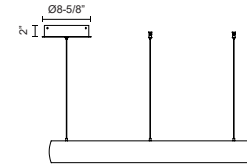

Finish
BK - Black
BS - Brushed Silver
WH - White

KUZCO

CANADA: 19054 28TH AVENUE - SURREY, BC V3Z 6M3

USA: 3035 E. LONE MOUNTAIN ROAD - LAS VEGAS, NV 89081

WWW.KUZCOLIGHTING.COM

© 2017 KUZCO LIGHTING. ALL RIGHTS RESERVED.

COMMENT