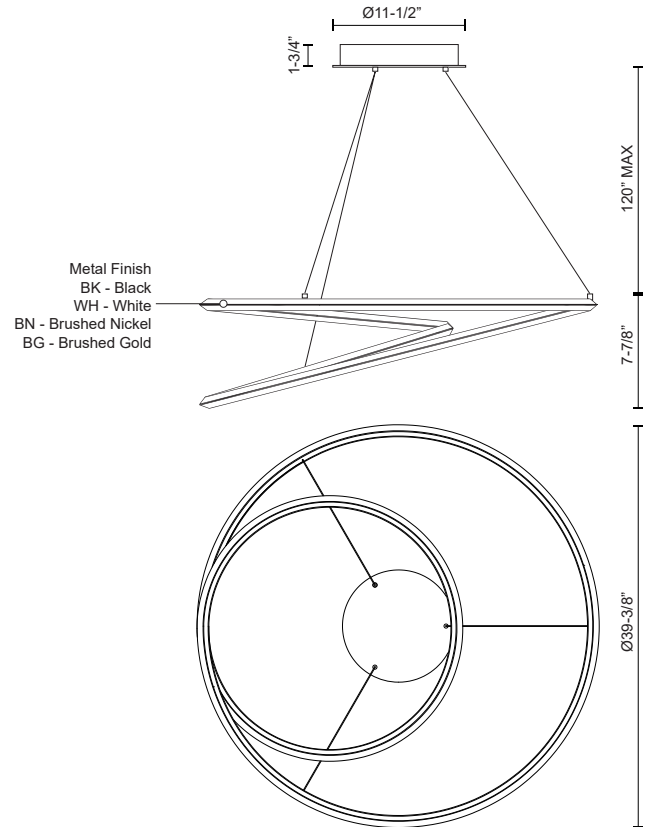

* For custom options, consult factory for details.

Fixture Dimensions	D39-3/8" x H7-7/8"
Light Source	LED with DC Driver
Wattage	94W
Total Lumens	5850lm
Delivered Lumens	BN-4763lm
Voltage	120V
Color Temperature	3000K
CRI (Ra)	90CRI
Optional Color Temps	2700K - 5000K Available, Minimum Order Quantities Apply
LED Rated Life	50,000 hours
Dimming	100% - 10%, TRIAC or ELV Dimmer (Not Included)
Diffuser Details	White Acrylic Diffuser
Adjustable	Yes
Wire Length	120" Max
Wire Type	Clear Coaxial Wire
Location	Dry
Warranty	5 Years
Canopy Dimensions	D11-1/2"x H1-3/4"

DESCRIPTION

Triangular in section the interior arcing surface of the lamp structure emanates light while the profile tapers into a razor thin edge. Available in two sizes the gestural Ampersand chandelier provides a reductive aesthetic focus but accomplished with a poetic flair.