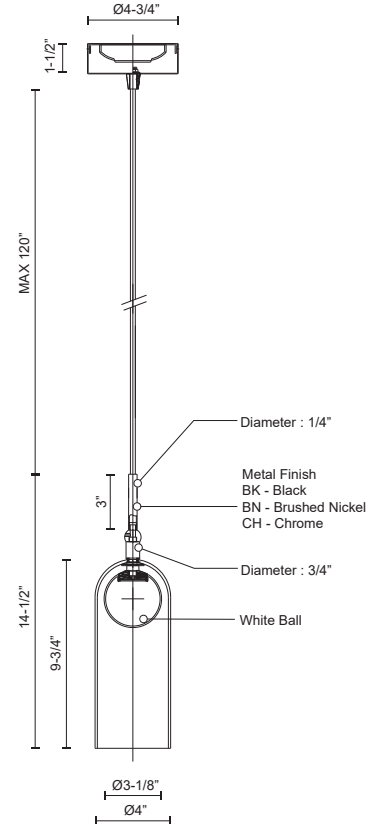

STYLO PD19804

PENDANTS

PROJECT

DESCRIPTION

Clear glass cylindrical shade rests on opal acrylic diffuser globe. Brushed plated finishes or satin coating. Down light. Custom options available.

PD19804-BN
Brushed Nickel

PD19804-BK
Black

PD19804-CH
Chrome

SPECIFICATION DETAILS

* For custom options, consult factory for details.

Fixture Dimensions	D4" x H14-1/2"
Light Source	LED with DC Driver
Wattage	7W
Total Lumens	600lm
Delivered Lumens	BK-521lm; BN-530lm*; CH-530lm*;
Voltage	120V
Color Temperature	3000K
CRI (Ra)	90CRI
Optional Color Temps	2700K - 5000K Available, Minimum Order Quantities Apply
LED Rated Life	50,000 hours
Dimming	100% - 10%, TRIAC or ELV Dimmer (Not Included)
Shade Details	Clear Glass Shade
Glass Details	Frosted Glass
Adjustable	Yes
Wire Length	120" Max
Wire Type	Color Matching SSL Wire
Location	Dry
Warranty	5 Years
CEC Title 24 JA8	Yes, JA8-19
Canopy Dimensions	D4-3/4" x H1-1/2"