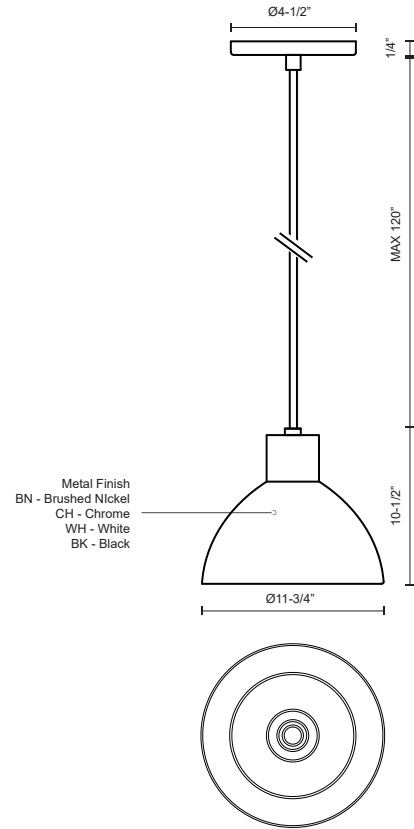

CHROMA
PD1712
PENDANTS

PROJECT

DESCRIPTION

Combining new LED lighting technology and a classic silhouette, the Chroma pendants thrive in both contemporary and transitional interiors. Handsome cloth covered cable suspends the dome shade and provides a chic contrast to the plated finishes. Various monochromatic options abound for the fixture exterior while the interior remains white for reflectance.

PD1712-BK
Black

PD1712-BN
Brushed Nickel

PD1712-WH
White

PD1712-CH
Chrome

SPECIFICATION DETAILS

* For custom options, consult factory for details.

Fixture Dimensions	D11-3/4" x H10-1/2"
Light Source	AC LED Module
Wattage	12W
Total Lumens	1000lm
Delivered Lumens	635lm
Voltage	120V
Color Temperature	3000K
CRI (Ra)	90CRI
Optional Color Temps	2700K - 5000K Available, Minimum Order Quantities Apply
LED Rated Life	50,000 hours
Dimming	100% - 10%, ELV Dimmer (Not Included)
Diffuser Details	White Acrylic Diffuser
Shade Details	Heavy Spun Steel Shade
Adjustable	Yes
Wire Length	120" Max
Wire Type	Color Matching SVT Cord
Location	Dry
Compliance	T24-JA8
Warranty	5 Years
CEC Title 24 JA8	Yes, JA8-19
Canopy Dimensions	D4-1/2" x H1/4"