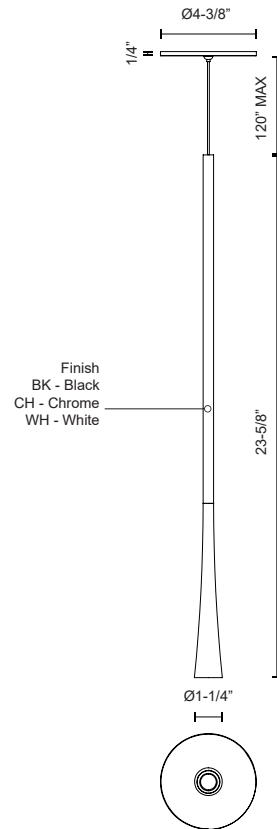

# TAPER PD15824

### DESCRIPTION

Slightly offset from the suspension cable the die-cast aluminum body repeats linear verticality with an elongated stem that flows into the conical shade. Concealing functionality in an elegant form the X lamp head integrates an LED spot assembly simultaneously serving as heatsink. The exaggerated tubular length provides aesthetic detail while acting as hang straight. Available in several curated finishes.

### SPECIFICATION DETAILS

\* For custom options, consult factory for details.

<b>Fixture Dimensions</b>	D1-1/4" x H23-5/8"
<b>Light Source</b>	LED with DC Driver
<b>Wattage</b>	7W
<b>Total Lumens</b>	510lm
<b>Delivered Lumens</b>	BK-417lm; CH-434lm; WH-440lm;
<b>Voltage</b>	120V
<b>Color Temperature</b>	3000K
<b>CRI (Ra)</b>	90CRI
<b>Optional Color Temps</b>	2700K - 5000K Available, Minimum Order Quantities Apply
<b>LED Rated Life</b>	50,000 hours
<b>Dimming</b>	100% - 10%, TRIAC or ELV Dimmer (Not Included)
<b>Diffuser Details</b>	Acrylic Lens
<b>Adjustable</b>	Yes
<b>Wire Length</b>	120" Max
<b>Wire Type</b>	Color Matching Coaxial Wire
<b>Location</b>	Dry
<b>Warranty</b>	5 Years
<b>CEC Title 24 JA8</b>	Yes, JA8-19
<b>Canopy Dimensions</b>	D4-3/8" x H1/4"