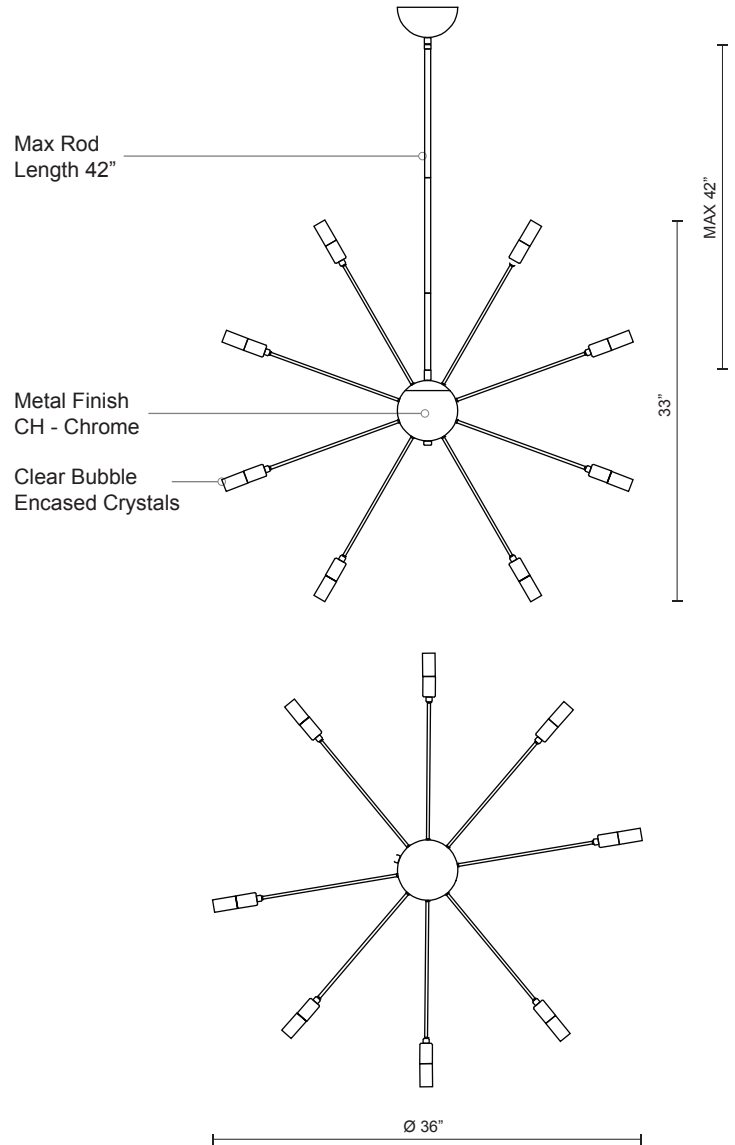

## SPECIFICATION SHEET

PROJECT		
DATE		TYPE

### Sophisticated LED technology meets unique pendant

- Multiple extensions of light with clear bubble encased crystals
- Chrome metal details
- Dimmable with ELV dimmer (Not included)
- 120V

Color Temp 3000K  
 CRI (Ra) >80  
 Dimming 100% - 10%  
 Rated Life 50,000 hours

Voltage	Watt	LED Lumens	Delivered Lumens	Finish(es)
120V	80W	6000	2400*	CH - Chrome

\*subject to testing confirmation