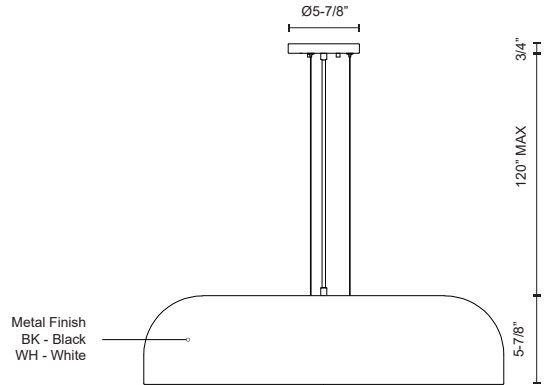

PD13124-BK
Black

PD13124-WH
White

SPECIFICATION DETAILS

* For custom options, consult factory for details.

Fixture Dimensions	D24" x H5-7/8"
Light Source	AC LED Module
Wattage	76W
Total Lumens	4800lm
Delivered Lumens	BK-2672lm; WH-2779lm;
Voltage	120V
Color Temperature	3000K
CRI (Ra)	90CRI
Optional Color Temps	2700K - 5000K Available, Minimum Order Quantities Apply
LED Rated Life	50,000 hours
Dimming	100% - 10%, ELV Dimmer (Not Included)
Diffuser Details	Acrylic diffuser
Shade Details	Heavy Spun Steel Shade
Adjustable	Yes
Wire Length	120" Max
Wire Type	Color Matching SVT Cord, Aircraft Cable
Location	Dry
Warranty	5 Years
Canopy Dimensions	D5-7/8" x H3/4"