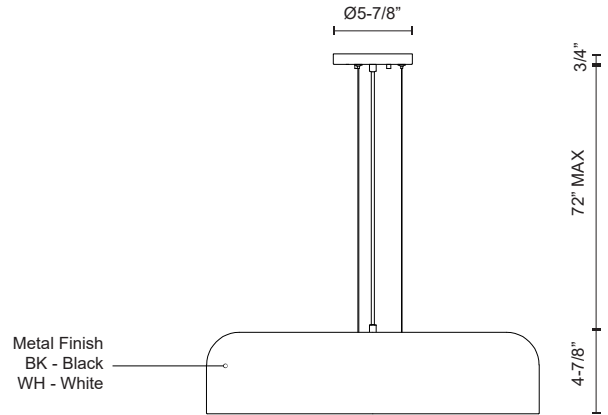

PD13120-BK
Black

PD13120-WH
White

SPECIFICATION DETAILS

* For custom options, consult factory for details.

Fixture Dimensions	D20" x H4-7/8"
Light Source	AC LED Module
Wattage	24W
Total Lumens	1600lm
Delivered Lumens	BK-966lm; WH-1004lm;
Voltage	120V
Color Temperature	3000K
CRI (Ra)	90CRI
Optional Color Temps	2700K - 5000K Available, Minimum Order Quantities Apply
LED Rated Life	50,000 hours
Dimming	100% - 10%, ELV Dimmer (Not Included)
Diffuser Details	Acrylic diffuser
Shade Details	Heavy Spun Steel Shade
Adjustable	Yes
Wire Length	72" Max
Wire Type	Color Matching SVT Cord, Aircraft Cable
Location	Dry
Warranty	5 Years
Canopy Dimensions	D5-7/8" x H3/4"
Compliance	T24-JA8
CEC Title 24 JA8	Yes, JA8-19