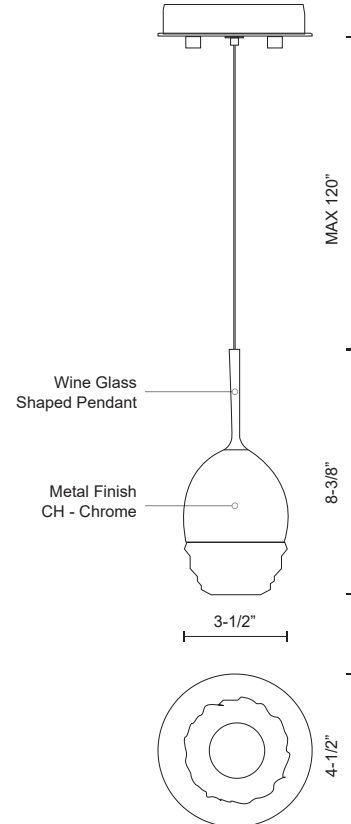

### SPECIFICATION DETAILS

\* For custom options, consult factory for details.

<b>Fixture Dimensions</b>	H8-3/8" x D4-1/2"
<b>Light Source</b>	AC LED Module
<b>Wattage</b>	5W
<b>Total Lumens</b>	400lm
<b>Delivered Lumens</b>	CH-324lm
<b>Voltage</b>	120V
<b>Color Temperature</b>	4000K
<b>CRI (Ra)</b>	90CRI
<b>Optional Color Temps</b>	2700K - 5000K Available, Minimum Order Quantities Apply
<b>LED Rated Life</b>	50,000 hours
<b>Dimming</b>	100% - 10%, ELV Dimmer (Not Included)
<b>Glass Details</b>	Vintage Crystal Cut Glass
<b>Adjustable</b>	Yes
<b>Wire Length</b>	120" Max
<b>Wire Type</b>	Clear SSL Wire
<b>Location</b>	Dry
<b>Warranty</b>	5 Years
<b>Canopy Dimensions</b>	D4-3/4" x H7/8"
<b>Finish Option(s)</b>	Chrome