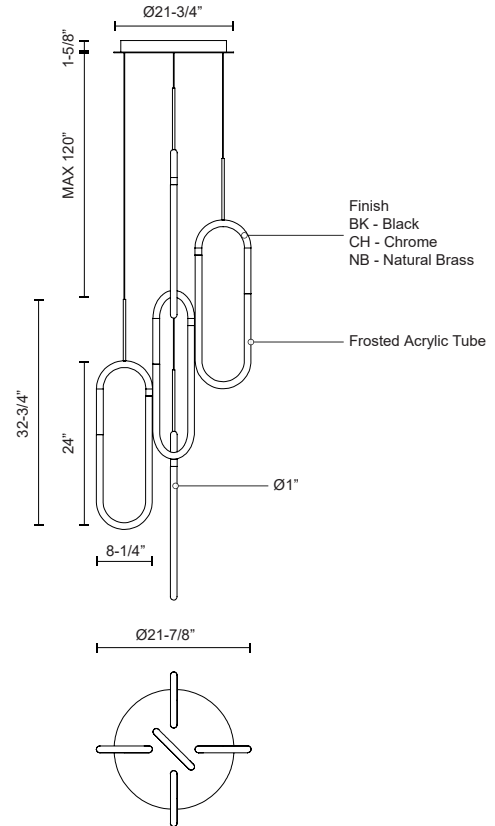

HURON MP95105

PENDANTS

PROJECT

MP95105-BK
Black

MP95105-CH
Chrome

MP95105-NB
Natural Brass

SPECIFICATION DETAILS

* For custom options, consult factory for details.

Fixture Dimensions	D21-7/8" x H32-3/4"
Light Source	LED with DC Driver
Wattage	47W
Total Lumens	4000lm
Delivered Lumens	2585lm
Voltage	120V
Color Temperature	3000K
CRI (Ra)	90CRI
Optional Color Temps	2700K - 5000K Available, Minimum Order Quantities Apply
LED Rated Life	50,000 hours
Dimming	100% - 10%, TRIAC or ELV Dimmer (Not Included)
Diffuser Details	Frosted acrylic diffuser
Adjustable	Yes
Wire Length	120" Max
Wire Type	Black Coaxial Wire
Location	Dry
Warranty	5 Years
Canopy Dimensions	D21-3/4" x H1-5/8"

DESCRIPTION

Extruded aluminum body, acrylic frosted tube, matte powder-coated or plated finish

KUZCO

19054 28TH AVENUE
SURREY - BC V3Z 6M3
CANADA

WWW.KUZCOLIGHTING.COM

COMMENT