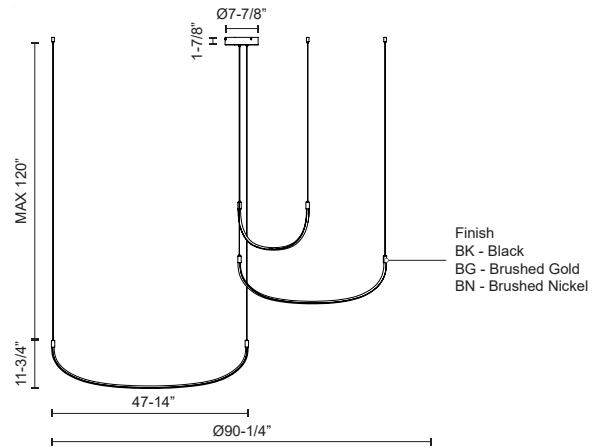

Fixture Dimensions	D90-1/4" x H11-3/4"
Light Source	LED with DC Driver
Wattage	70W
Total Lumens	6240lm
Delivered Lumens	BG-4608lm; BK-4432lm; WH-4637lm;
Voltage	120V
Color Temperature	3000K
CRI (Ra)	90CRI
Optional Color Temps	2700K - 5000K Available, Minimum Order Quantities Apply
LED Rated Life	50,000 hours
Dimming	100% - 10%, TRIAC or ELV Dimmer (Not Included)
Adjustable	Yes
Wire Length	120" Max
Wire Type	BG - Black Wire; BK - Black Wire; BN-Clear Wire;
Minimum Hang Height	16"
Location	Dry
Warranty	5 Years
Canopy Dimensions	D7-7/8" x H1-7/8"

DESCRIPTION

The Talis is a new take on a Kuzco classic. Forged as a simple yet organic "U" shaped bar of illumination, the Talis is minimal and stylish at the same time. When layered in three or five bars of illumination, the Talis creates a unique melody that is sure to be the statement of any space. Adjust each bar to the height and space you like with this versatile collection.