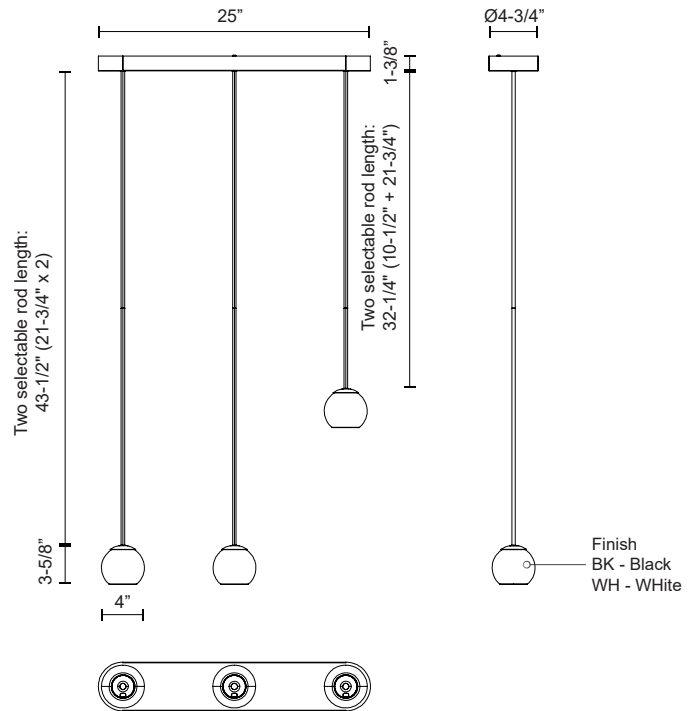

### SPECIFICATION DETAILS

\* For custom options, consult factory for details.

<b>Fixture Dimensions</b>	D4" x H3-5/8"
<b>Light Source</b>	LED with DC Driver
<b>Wattage</b>	30W
<b>Total Lumens</b>	2550lm
<b>Delivered Lumens</b>	1200lm
<b>Voltage</b>	120V
<b>Color Temperature</b>	3000K
<b>CRI (Ra)</b>	90CRI
<b>Optional Color Temps</b>	2700K - 5000K Available, Minimum Order Quantities Apply
<b>LED Rated Life</b>	50,000 hours
<b>Dimming</b>	100% - 10%, Hand Motion Select& Dimming
<b>Glass Details</b>	Opal Glass
<b>Adjustable</b>	Yes
<b>Rod Length</b>	45" Max (2 x 22-1/2" + 1 x 12")
<b>Ceiling Adaptor</b>	Yes
<b>Location</b>	Dry
<b>Warranty</b>	5 Years
<b>Canopy Dimensions</b>	L25" x W4-3/4" x H1-3/8"

### DESCRIPTION

Perched at the end of an elongated thin tube rests a deceptively simple globe, emitting both ambient light while concealing the focused LED source. The versatile Europa ceiling-mount series is characterized by the integrated ball joint connectors that allow the adaptive placement of illuminance. Available as in single and multi-light configurations.

\* Maximum two rods for installation