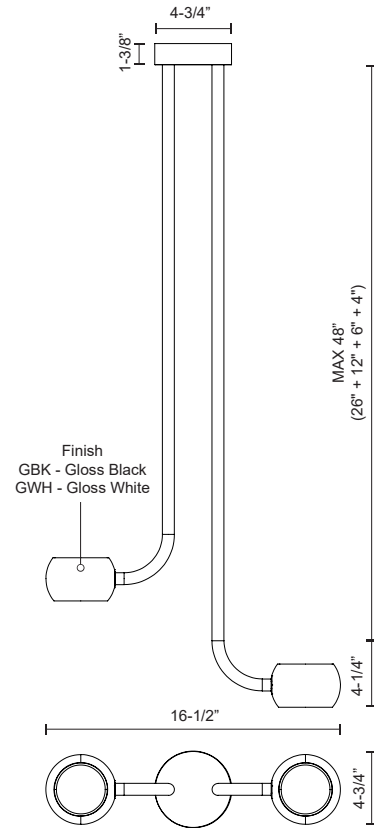

FLUX
MP46608
PENDANTS

PROJECT

DESCRIPTION

Combining a truncated spherical aesthetic with modern adjustability features the Flux collection is ideal for the sophisticated interior setting. A flat recessed glass diffuser, partially frosted in its center, is showcased within the precise cast aluminum drum, providing an ambient wash where directed. The illuminated ring serves dual functions as a finder light and indicative perimeter for the touch actuated dimmer. Magnetic connectors allow for an unrestricted range of rotation and ease of assembly. Available in a range of configurations.

MP46608-GBK
Gloss Black

MP46608-GWH
Gloss White

SPECIFICATION DETAILS

* For custom options, consult factory for details.

Fixture Dimensions	L16-1/2" x W4-3/4" x H4-1/4"
Light Source	LED with DC Driver
Wattage	20W
Total Lumens	1600lm
Delivered Lumens	GBK-420lm; GWH-742lm;
Voltage	120V
Color Temperature	3000K
CRI (Ra)	90CRI
Optional Color Temps	2700K - 5000K Available, Minimum Order Quantities Apply
LED Rated Life	50,000 hours
Dimming	100% - 10%, Touch dimmer
Diffuser Details	Acrylic diffuser
Adjustable	Yes
Rod Length	48" Max (26" + 12" + 6" + 4")
Ceiling Adaptor	Yes
Location	Dry
Warranty	5 Years
Canopy Dimensions	D4-3/4" x H1-3/8"