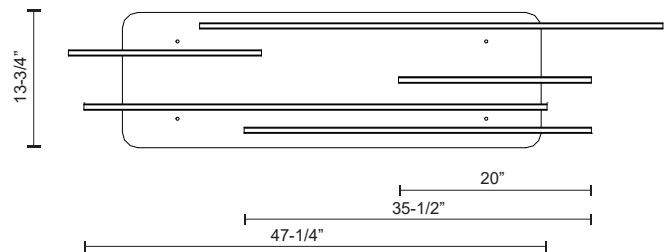

CHUTE MOTION MP14960

PENDANTS

PROJECT

MP14960-WH
White

MP14960-BK
Black

SPECIFICATION DETAILS

* For custom options, consult factory for details.

Fixture Dimensions	L60-1/2" x W13-3/4" x H5/8"
Light Source	LED with DC Driver
Wattage	65W
Total Lumens	4940lm
Delivered Lumens	BK-2925lm; WH-3575lm;
Voltage	120V
Color Temperature	3000K
CRI (Ra)	90CRI
Optional Color Temps	2700K - 5000K Available, Minimum Order Quantities Apply
LED Rated Life	50,000 hours
Dimming	100% - 10%, TRIAC or ELV Dimmer (Not Included)
Diffuser Details	White Acrylic Diffuser
Adjustable	Yes
Wire Length	120" Max
Wire Type	Color Matching Coaxial Wire
Location	Dry
Warranty	5 Years
Canopy Dimensions	L42-3/4" x W13-3/4" x H1-5/8"

DESCRIPTION

Extruded circular aluminum horizontal lamp rods. Flexible silicon rubber diffusers. Lightly textured powder-coat colors. Outward-emitting light. Custom options available.

KUZCO

19054 28TH AVENUE
SURREY - BC V3Z 6M3
CANADA