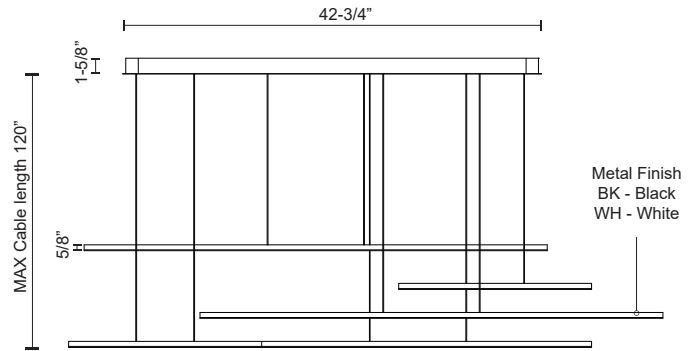

CHUTE MOTION MP14960

PENDANTS

PROJECT

MP14960-WH
White

MP14960-BK
Black

SPECIFICATION DETAILS

* For custom options, consult factory for details.

Fixture Dimensions	L60-1/2" x W13-3/4" x H5/8"
Light Source	LED with DC Driver
Wattage	65W
Total Lumens	4940lm
Delivered Lumens	BK-2925lm; WH-3575lm;
Voltage	120V
Color Temperature	3000K
CRI (Ra)	90CRI
Optional Color Temps	2700K - 5000K Available, Minimum Order Quantities Apply
LED Rated Life	50,000 hours
Dimming	100% - 10%, TRIAC or ELV Dimmer (Not Included)
Diffuser Details	White Acrylic Diffuser
Adjustable	Yes
Wire Length	120" Max
Wire Type	Color Matching Coaxial Wire
Location	Dry
Warranty	5 Years
Canopy Dimensions	L42-3/4" x W13-3/4" x H1-5/8"

DESCRIPTION

Extruded circular aluminum horizontal lamp rods. Flexible silicon rubber diffusers. Lightly textured powder-coat colors. Outward-emitting light. Custom options available.

KUZCO

19054 28TH AVENUE
SURREY - BC V3Z 6M3
CANADA