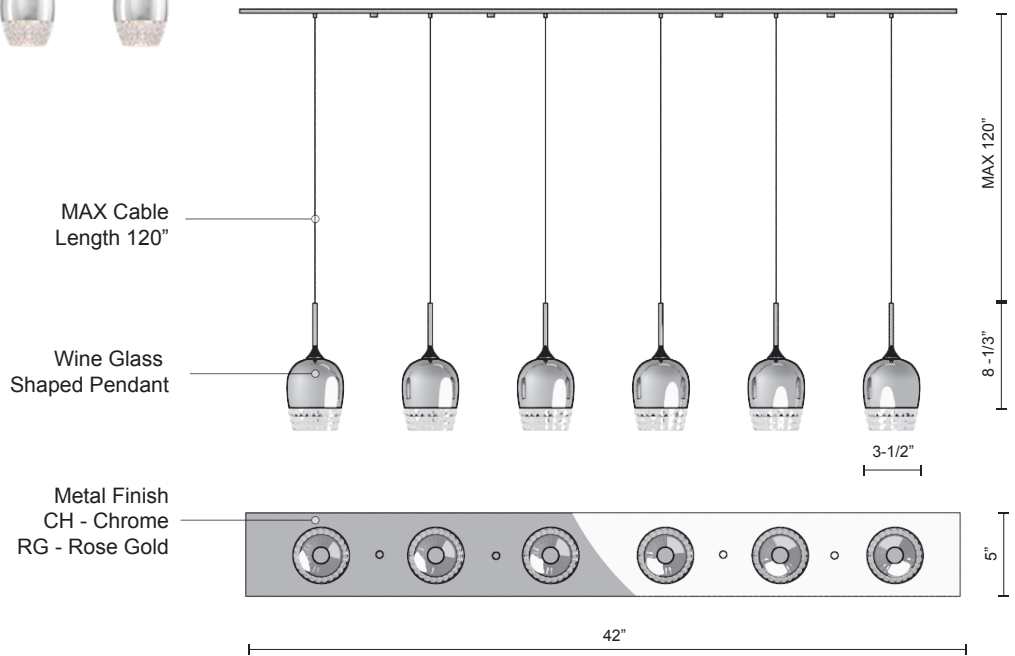

# MP12806

SPECIFICATION SHEET

PROJECT		
DATE		TYPE

Sophisticated LED technology meets pendants with elegant design

- Wine glass shaped design with clear crystal
- Chrome or rose gold metal finish
- Canopy Included
- Dimmable with ELV dimmer (Not included)
- 120V

Color Temp - CH4000K  
 Color Temp - RG3000K  
 CRI (Ra) >80  
 Dimming 100% - 10%  
 Rated Life 50,000 hours

Voltage	Watt	LED Lumens	Delivered Lumens	Finish(es)
120V	30W	6 X 400	1950*	CH / RG

MP12806-CH

Metal Finish  
 CH - Chrome  
 RG - Rose Gold

\*Subject to testing confirmation

MP12806-CH

MP12806-RG