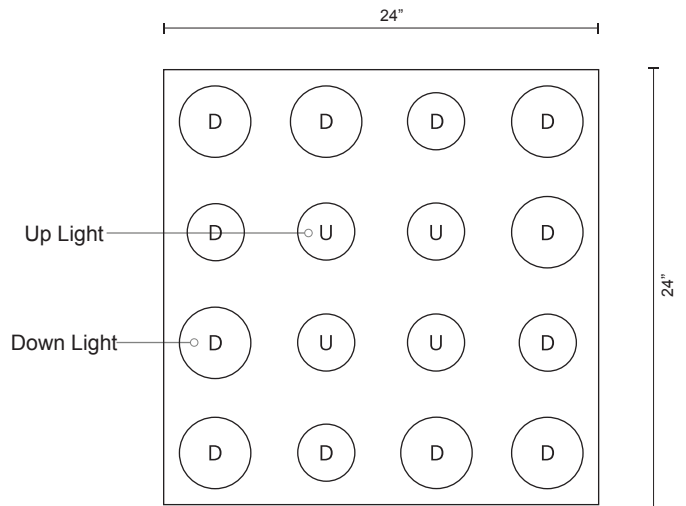

MP10516

SPECIFICATION SHEET

PROJECT		
DATE		TYPE

Sophisticated LED technology meets multi pendants with modern design

- Multi layered sphere shaped design with matching layered frosted acrylic diffuser
- Black, brushed nickel or white metal finish
- Dimmable with ELV dimmer (Not included)
- 120V

Color Temp	3000K
CRI (Ra)	>80
Dimming	100% - 10%
Rated Life	50,000 hours

Voltage	Watt	LED Lumens	Delivered Lumens	Finish(es)
120V	80W	16 x 400	2640*	BK - Black
120V	80W	16 x 400	TBA	BN - Brushed Nickel
120V	80W	16 x 400	3760*	WH - White

MP10516-BK

Metal Finish
BK - Black
BN - Brushed Nickel
WH - White

*Subject to testing confirmation