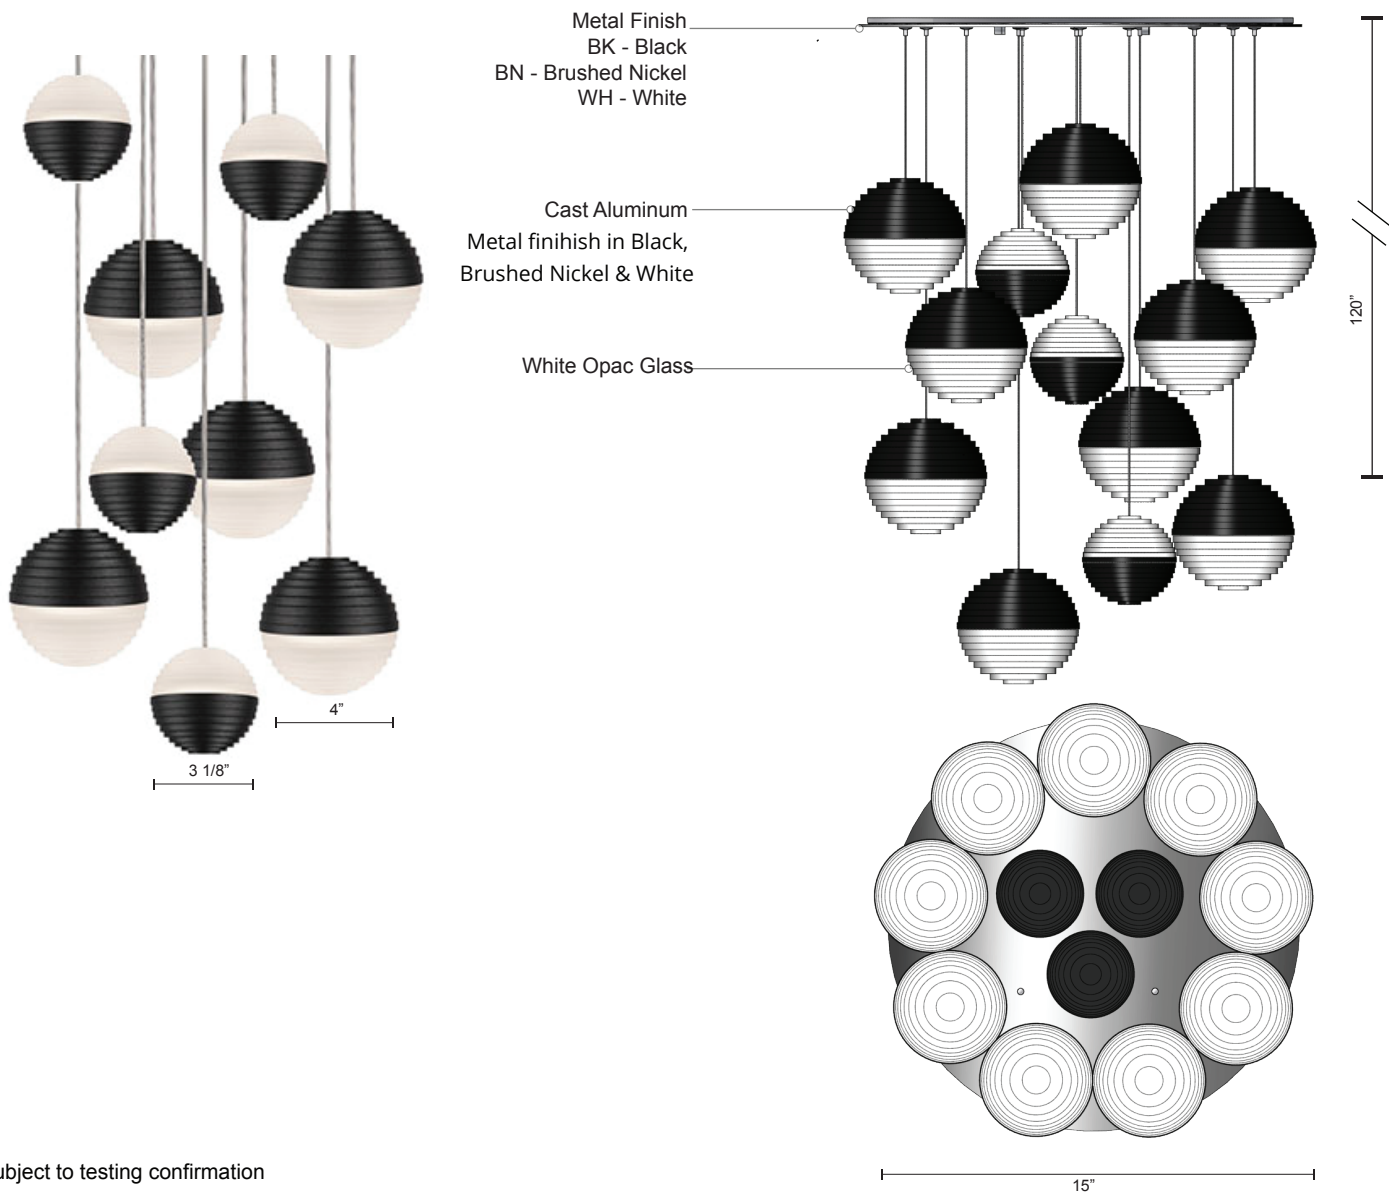

MP10512

SPECIFICATION SHEET

PROJECT		
DATE		TYPE

Sophisticated LED technology meets stratum sphere multipendant with modern design

- Multi Pendant Round with downward and upward light LED
- White frosted finish with Metal finishes in Black, Brushed Nickel & White
- Dimmable with ELV dimmer (Not included)
- Mounted vertical
- 120V

Color Temp 3000K
 CRI (Ra) >80
 Dimming 100% - 10%
 Rated Life 50,000 hours

Voltage	Watt	LED Lumens	Delivered Lumens	Finish(es)
120V	60W		BK - 1980lm*	Black
120V	60W		WH - 2820lm*	White

*Subject to testing confirmation