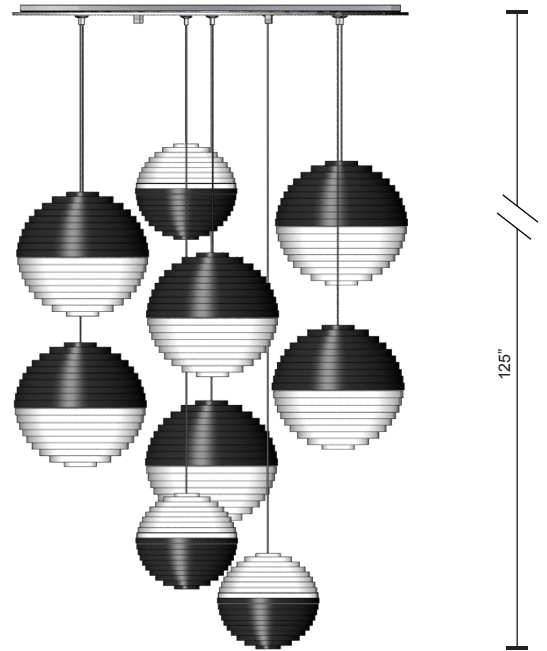

## SPECIFICATION SHEET

PROJECT		
DATE		TYPE

Sophisticated LED technology meets stratum sphere multipendant with modern design

- Multi Pendant Round with downward and upward light LED
- White frosted finish with Metal finishes in Black, Brushed Nickel & White
- Dimmable with ELV dimmer (Not included)
- Mounted vertical
- 120V

Color Temp 3000K  
 CRI (Ra) >80  
 Dimming 100% - 10%  
 Rated Life 50,000 hours

Voltage	Watt	LED Lumens	Delivered Lumens	Finish(es)
120V	45W	3600	BK - 1485lm*	Black
120V	45W	3600	WH - 2115lm*	White

Metal Finish  
 BK - Black  
 BN - Brushed Nickel  
 WH - White

Cast Aluminum  
 Metal finish in Black,  
 Brushed Nickel & White

White Opac Glass

\*Subject to testing confirmation