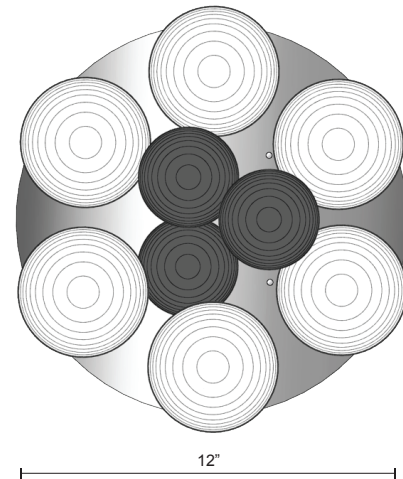

## SPECIFICATION SHEET

PROJECT		
DATE		TYPE

Sophisticated LED technology meets stratum sphere multipendant with modern design

- Multi Pendant Round with downward and upward light LED
- White frosted finish with Metal finishes in Black, Brushed Nickel & White
- Dimmable with ELV dimmer (Not included)
- Mounted vertical
- 120V

Color Temp 3000K  
 CRI (Ra) >80  
 Dimming 100% - 10%  
 Rated Life 50,000 hours

Voltage	Watt	LED Lumens	Delivered Lumens	Finish(es)
120V	45W	3600	BK - 1485lm*	Black
120V	45W	3600	WH - 2115lm*	White

Metal Finish  
 BK - Black  
 BN - Brushed Nickel  
 WH - White

Cast Aluminum  
 Metal finish in Black,  
 Brushed Nickel & White

White Opac Glass

\*Subject to testing confirmation