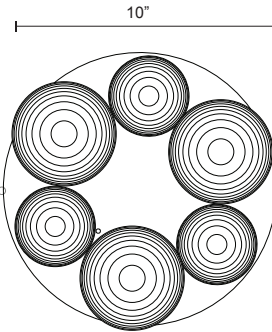

## SPECIFICATION SHEET

PROJECT		
DATE		TYPE

Sophisticated LED technology meets stratum sphere multipendant with modern design

- Multi Pendant Round with downward and upward light LED
- White frosted finish with Metal finishes in Black, Brushed Nickel & White
- Dimmable with ELV dimmer (Not included)
- Mounted vertical
- 120V

Cast Aluminum  
 Metal finish in Black,  
 Brushed Nickel & White

White Opac Glass

\*Subject to testing confirmation