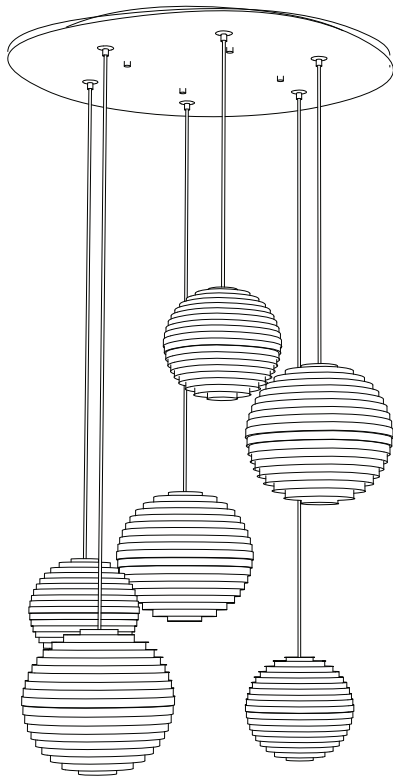

## SPECIFICATION SHEET

PROJECT		
DATE		TYPE

Sophisticated LED technology meets stratum sphere multipendant with modern design

- Multi Pendant Round with downward and upward light LED
- White frosted finish with Metal finishes in Black, Brushed Nickel & White
- Dimmable with ELV dimmer (Not included)
- Mounted vertical
- 120V

Color Temp 3000K  
 CRI (Ra) >80  
 Dimming 100% - 10%  
 Rated Life 50,000 hours

Voltage	Watt	LED Lumens	Delivered Lumens	Finish(es)
120V	30W	2400	BK - 990lm*	Black
120V	30W	2400	WH - 1410lm*	White

Metal Finish  
 BK - Black  
 BN - Brushed Nickel  
 WH - White

Cast Aluminum  
 Metal finish in Black,  
 Brushed Nickel & White

White Opac Glass

\*Subject to testing confirmation