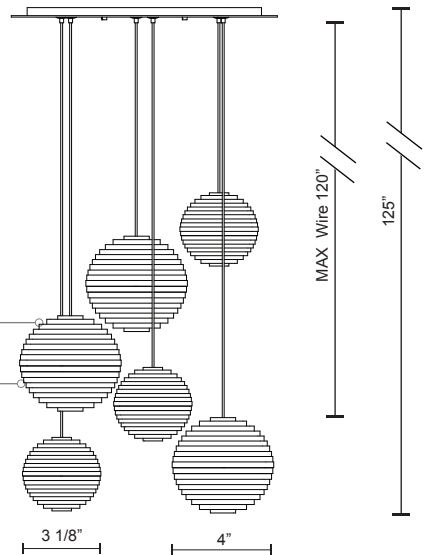

Cast Aluminum
Metal finish in Black,
Brushed Nickel & White

White Opac Glass