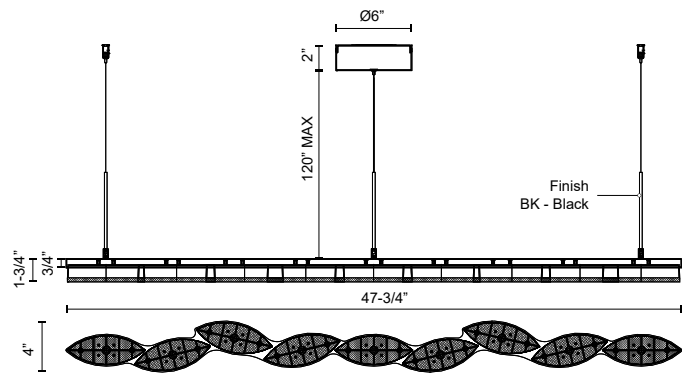

**POPLAR
LP90748
PENDANTS**

PROJECT

DESCRIPTION

Modern meets nature in a way that is versatile and sophisticated in the organically layered vanity and pendants in the Poplar Collection. Multi-layered diffusion of light adds dimension to this collection and sets it apart.

SPECIFICATION DETAILS

* For custom options, consult factory for details.

Fixture Dimensions	L47-3/4" x W4" x H1-3/4"
Light Source	LED with DC Driver
Wattage	64W
Total Lumens	5100lm
Delivered Lumens	4140lm*
Voltage	120V
Color Temperature	3000K
CRI (Ra)	90CRI
Optional Color Temps	2700K - 5000K Available, Minimum Order Quantities Apply
LED Rated Life	50,000 hours
Dimming	100% - 10%, TRIAC or ELV Dimmer (Not Included)
Diffuser Details	Frosted PC Diffuser
Adjustable	Yes
Wire Length	120" Max
Wire Type	Black Coaxial Wire
Minimum Hang Height	12"
Location	Dry
Warranty	5 Years
Canopy Dimensions	D6" x H2"
Finish Option(s)	Black