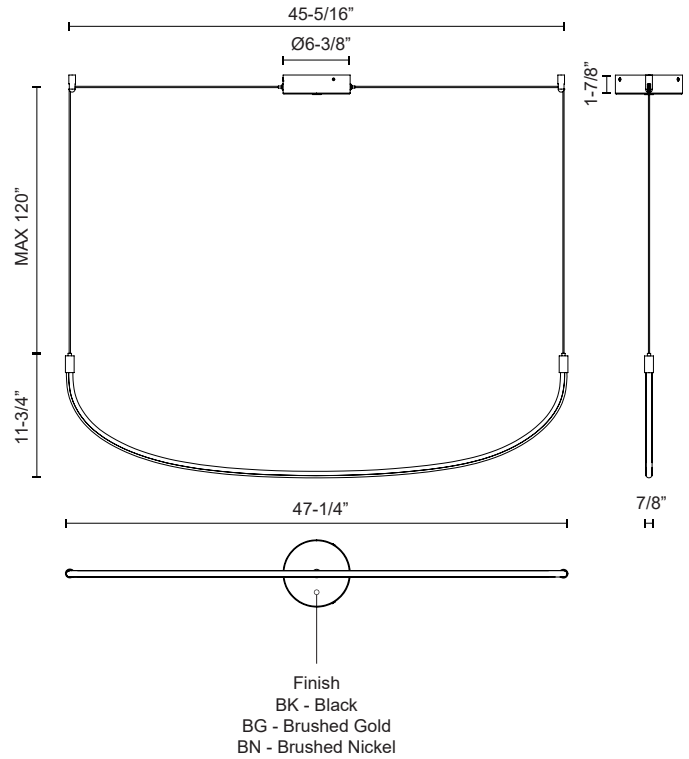

Fixture Dimensions	L47-1/4" x W7/8" x H11-3/4"
Light Source	LED with DC Driver
Wattage	24W
Total Lumens	2080lm
Delivered Lumens	BG-1536lm; BK-1477lm; WH-1545lm;
Voltage	120V
Color Temperature	3000K
CRI (Ra)	90CRI
Optional Color Temps	2700K - 5000K Available, Minimum Order Quantities Apply
LED Rated Life	50,000 hours
Dimming	100% - 10%, TRIAC or ELV Dimmer (Not Included)
Adjustable	Yes
Wire Length	120" Max
Wire Type	BG - Black Wire; BK - Black Wire; BN-Clear Wire;
Minimum Hang Height	16"
Location	Dry
Warranty	5 Years
Canopy Dimensions	D6-3/8" x H1-7/8"

DESCRIPTION

The Talis is a new take on a Kuzco classic. Forged as a simple yet organic "U" shaped bar of illumination, the Talis is minimal and stylish at the same time. When layered in three or five bars of illumination, the Talis creates a unique melody that is sure to be the statement of any space. Adjust each bar to the height and space you like with this versatile collection.