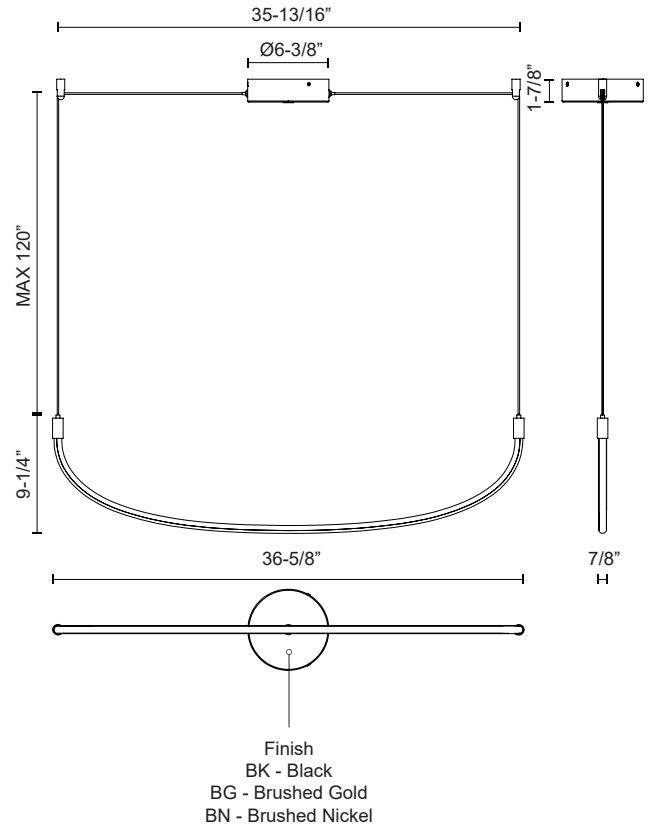

Fixture Dimensions	L36-5/8" x W7/8" x H9-1/4"
Light Source	LED with DC Driver
Wattage	20W
Total Lumens	1760lm
Delivered Lumens	BG-1280lm; BK-1231lm; WH-1288lm;
Voltage	120V
Color Temperature	3000K
CRI (Ra)	90CRI
Optional Color Temps	2700K - 5000K Available, Minimum Order Quantities Apply
LED Rated Life	50,000 hours
Dimming	100% - 10%, TRIAC or ELV Dimmer (Not Included)
Adjustable	Yes
Wire Length	120" Max
Wire Type	BG - Black Wire; BK - Black Wire; BN-Clear Wire;
Minimum Hang Height	14"
Location	Dry
Warranty	5 Years
Canopy Dimensions	D6-3/8" x H1-7/8"

DESCRIPTION

The Talis is a new take on a Kuzco classic. Forged as a simple yet organic "U" shaped bar of illumination, the Talis is minimal and stylish at the same time. When layered in three or five bars of illumination, the Talis creates a unique melody that is sure to be the statement of any space. Adjust each bar to the height and space you like with this versatile collection.