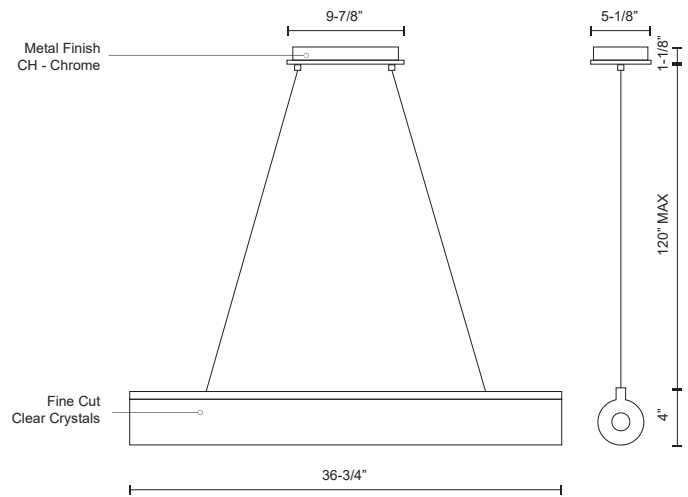

**GAMMA
LP7837
PENDANTS**

PROJECT

DESCRIPTION

Single linear LED cylinder pendant, with exquisite diamond cut clear crystals which reflects the light beautifully within the pendant and around the surrounding room. This unique pendant has fine polished chrome metal finish, and is provided with our powerful 120V AC LED technology. Available in three different lengths, and many other styled arrangements, see series information for full family.

SPECIFICATION DETAILS

* For custom options, consult factory for details.

Fixture Dimensions	L36-3/4" x W4" x H4"
Light Source	AC LED Module
Wattage	29W
Total Lumens	2400lm
Delivered Lumens	CH-1808lm
Voltage	120V
Color Temperature	4000K
CRI (Ra)	90CRI
Optional Color Temps	2700K - 5000K Available, Minimum Order Quantities Apply
LED Rated Life	50,000 hours
Dimming	100% - 10%, ELV Dimmer (Not Included)
Crystal Details	Diamond Cut Clear Crystals
Adjustable	Yes
Wire Length	120" Max
Wire Type	Clear Coaxial Wire
Location	Dry
Warranty	5 Years
Canopy Dimensions	L9-7/8" x W5-1/8" x H1-1/8"
Finish Option(s)	Chrome