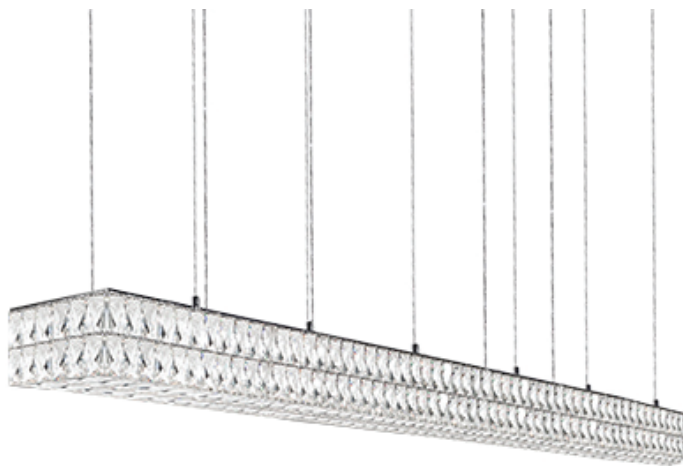

LP78270

SPECIFICATION SHEET

PROJECT		
DATE		TYPE

Sophisticated LED technology meets modern linear pendant

- Diamond cut clear crystals
- Chrome metal details
- Dimmable with ELV dimmer (Not included)
- Custom options available

Color Temp 3000K/4000K
 CRI (Ra) >90
 Dimming 100% - 10%
 Rated Life 50,000 hours

Voltage	Watt	LED Lumens	Delivered Lumens	Finish(es)
120V	208W	19200lm*	11000lm*	CH - Chrome

LP78270