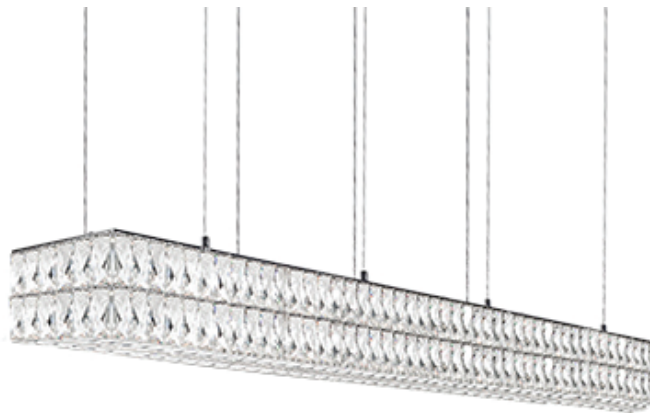

LP78260

SPECIFICATION SHEET

| | | |
|---------|--|------|
| PROJECT | | |
| DATE | | TYPE |

Sophisticated LED technology meets modern linear pendant

- Diamond cut clear crystals
- Chrome metal details
- Dimmable with ELV dimmer (Not included)
- Custom options available

Color Temp 3000K/4000K
 CRI (Ra) >90
 Dimming 100% - 10%
 Rated Life 50,000 hours

| Voltage | Watt | LED Lumens | Delivered Lumens | Finish(es) |
|---------|-------|------------|------------------|-------------|
| 120V | 204W* | 16000lm | 9100lm* | CH - Chrome |