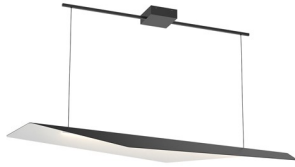

TARO
LP70548
PENDANTS

PROJECT

DESCRIPTION

The Taro Collection aims for high impact using minimal elements. With angular shapes molded dimensionally, this collection is simple yet statement making. Available in black or white finishes.

SPECIFICATION DETAILS

* For custom options, consult factory for details.

Fixture Dimensions	L47-1/4" x W6-1/8" x H3"
Light Source	LED with DC Driver
Wattage	32W
Total Lumens	2720lm
Delivered Lumens	1245lm*
Voltage	120V
Color Temperature	3000K
CRI (Ra)	90CRI
Optional Color Temps	2700K - 5000K Available, Minimum Order Quantities Apply
LED Rated Life	50,000 hours
Dimming	100% - 10%, TRIAC or ELV Dimmer (Not Included)
Adjustable	Yes
Wire Length	120" Max
Wire Type	Black Coaxial Wire
Minimum Hang Height	8"
Location	Dry
Warranty	5 Years
Canopy Dimensions	L4-1/2" x W4-1/2" x H1-1/2"
Finish Option(s)	Black/White