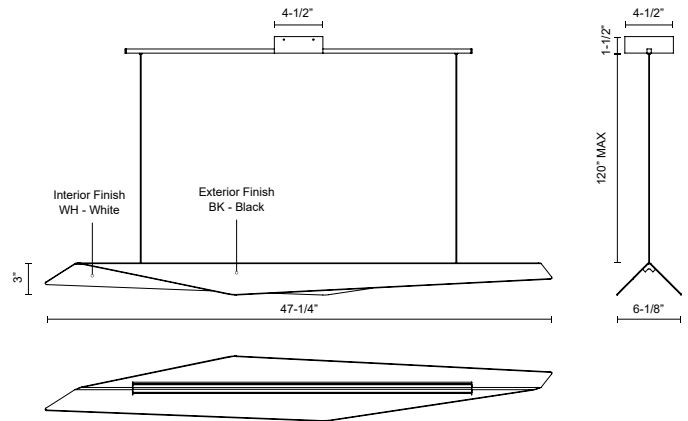

TARO
LP70548
PENDANTS

PROJECT

DESCRIPTION

The Taro Collection aims for high impact using minimal elements. With angular shapes molded dimensionally, this collection is simple yet statement making. Available in black or white finishes.

SPECIFICATION DETAILS

* For custom options, consult factory for details.

Fixture Dimensions	L47-1/4" x W6-1/8" x H3"
Light Source	LED with DC Driver
Wattage	32W
Total Lumens	2720lm
Delivered Lumens	1245lm*
Voltage	120V
Color Temperature	3000K
CRI (Ra)	90CRI
Optional Color Temps	2700K - 5000K Available, Minimum Order Quantities Apply
LED Rated Life	50,000 hours
Dimming	100% - 10%, TRIAC or ELV Dimmer (Not Included)
Adjustable	Yes
Wire Length	120" Max
Wire Type	Black Coaxial Wire
Minimum Hang Height	8"
Location	Dry
Warranty	5 Years
Canopy Dimensions	L4-1/2" x W4-1/2" x H1-1/2"
Finish Option(s)	Black/White