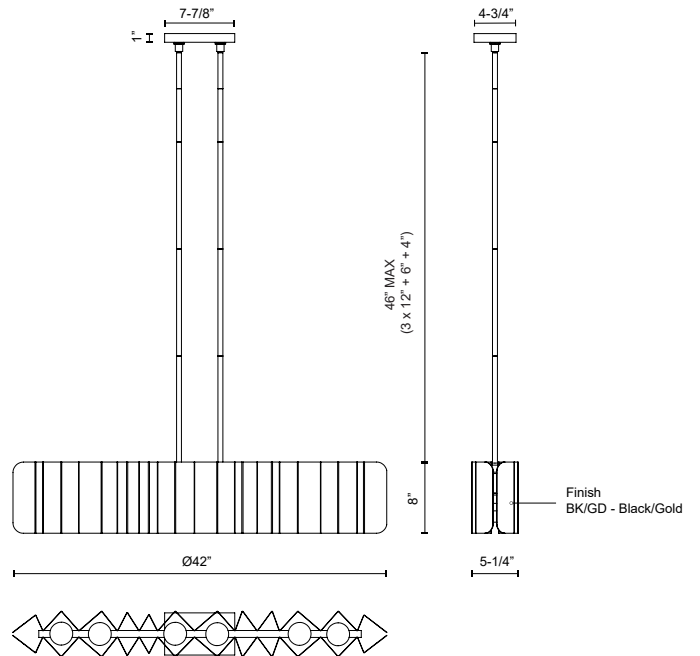

**AKIRA  
LP58042  
PENDANTS**

PROJECT

**DESCRIPTION**

For those who love texture and movement, the Akira Collection is sure to please. Folded black metal with a brush gold interior sets the tone in this modern artistic lighting element. Whether you're looking for a statement piece for a small space or a focal point made for sparking conversation, the various options in the Akira family are perfect. Each variation is socket based to easily choose a color temperature that fits your space and mood.

LP58042-BK/GD  
Black/Gold

**SPECIFICATION DETAILS**

\* For custom options, consult factory for details.

|                               |                                |
|-------------------------------|--------------------------------|
| <b>Fixture Dimensions</b>     | L42" x W5-1/4" x H8"           |
| <b>Lamp Type</b>              | Incandescent, A19, Medium Base |
| <b>Wattage</b>                | 6 x 60W                        |
| <b>Voltage</b>                | 120V                           |
| <b>Adjustable</b>             | Yes                            |
| <b>Rod Length</b>             | 46" Max (6x12" + 2x6" + 2x4")  |
| <b>Minimum Hang Height</b>    | 16"                            |
| <b>Ceiling Adaptor</b>        | Yes, Up to 18 Degrees          |
| <b>Location</b>               | Dry                            |
| <b>Bulbs Included</b>         | No                             |
| <b>Warranty</b>               | 5 Years                        |
| <b>Illumination Direction</b> | Up/Down                        |
| <b>Canopy Dimensions</b>      | L7-7/8" x W4-3/4" x H1"        |