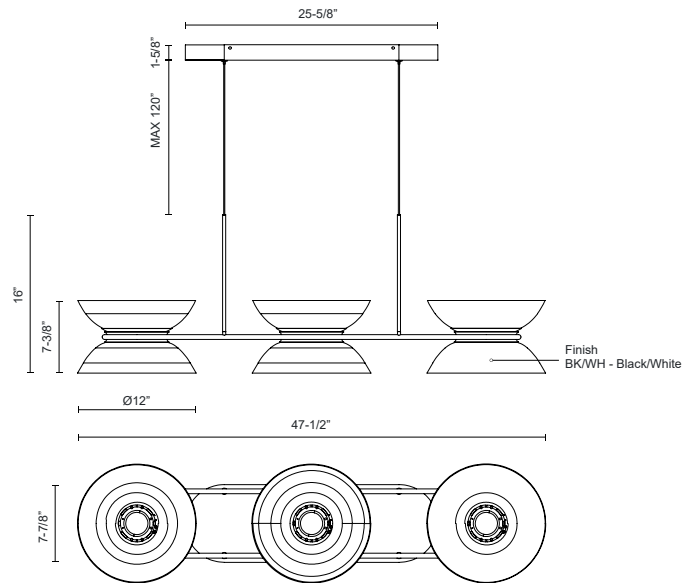

MAGELLAN LP51948

PENDANTS

PROJECT

DESCRIPTION

Statement piece with acrylic edge-lit shades and aluminum shades clad a hollow core. Fine textured dark exterior and white reflector finish and dotted clear acrylic shades, with fine textured dark exterior and white reflector finish.

LP51948-BK/WH
Black/White

SPECIFICATION DETAILS

* For custom options, consult factory for details.

Fixture Dimensions	L47-1/2" x W12" x H16"
Light Source	LED with DC Driver
Wattage	60W
Total Lumens	4800lm
Delivered Lumens	2630lm*
Voltage	120V
Color Temperature	3000K
CRI (Ra)	90CRI
Optional Color Temps	2700K - 5000K Available, Minimum Order Quantities Apply
LED Rated Life	50,000 hours
Dimming	100% - 10%, TRIAC or ELV Dimmer (Not Included)
Shade Details	Clear Acrylic Light Guide Shade; Spun Aluminum Shade;
Adjustable	Yes
Wire Length	120" Max
Wire Type	Black Coaxial Wire
Minimum Hang Height	16"
Location	Dry
Warranty	5 Years
Canopy Dimensions	L25-5/8" x W7-7/8" x H1-5/8"