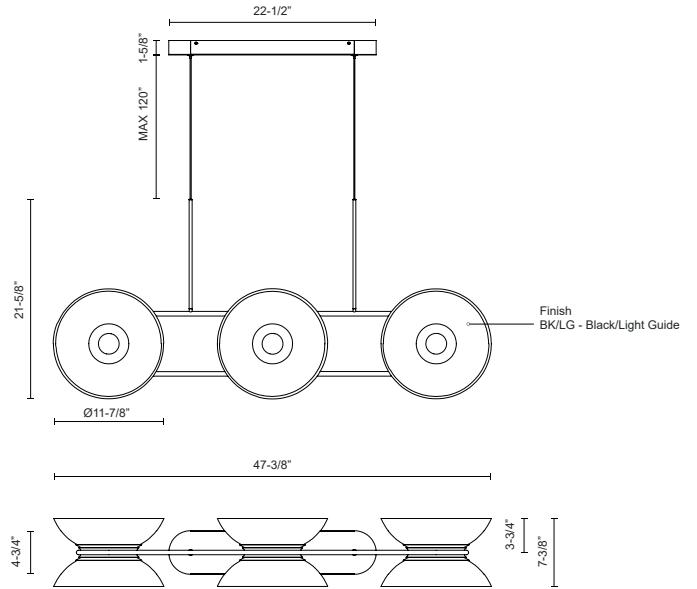

MAGELLAN
LP51648
PENDANTS

PROJECT

DESCRIPTION

Statement piece with acrylic edge-lit shade clad a hollow core. Fine textured dark exterior and dotted clear acrylic shades

LP51648-BK/LG
Black/Light Guide

SPECIFICATION DETAILS

* For custom options, consult factory for details.

Fixture Dimensions	L47-3/8" x W7-3/8" x H21-5/8"
Light Source	LED with DC Driver
Wattage	44W
Total Lumens	3500lm
Delivered Lumens	2750lm*
Voltage	120V
Color Temperature	3000K
CRI (Ra)	90CRI
Optional Color Temps	2700K - 5000K Available, Minimum Order Quantities Apply
LED Rated Life	50,000 hours
Dimming	100% - 10%, TRIAC or ELV Dimmer (Not Included)
Shade Details	Clear Acrylic Light Guide Shade
Adjustable	Yes
Wire Length	120" Max
Wire Type	Black Coaxial Wire
Minimum Hang Height	16"
Location	Dry
Warranty	5 Years
Canopy Dimensions	L22-1/2" x W4-3/4" x H1-5/8"