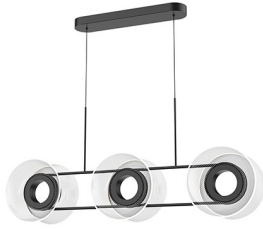

MAGELLAN
LP51648
PENDANTS

PROJECT

DESCRIPTION

Statement piece with acrylic edge-lit shade clad a hollow core. Fine textured dark exterior and dotted clear acrylic shades

LP51648-BK/LG
Black/Light Guide

SPECIFICATION DETAILS

* For custom options, consult factory for details.

Fixture Dimensions	L47-3/8" x W7-3/8" x H21-5/8"
Light Source	LED with DC Driver
Wattage	44W
Total Lumens	3500lm
Delivered Lumens	2750lm*
Voltage	120V
Color Temperature	3000K
CRI (Ra)	90CRI
Optional Color Temps	2700K - 5000K Available, Minimum Order Quantities Apply
LED Rated Life	50,000 hours
Dimming	100% - 10%, TRIAC or ELV Dimmer (Not Included)
Shade Details	Clear Acrylic Light Guide Shade
Adjustable	Yes
Wire Length	120" Max
Wire Type	Black Coaxial Wire
Minimum Hang Height	16"
Location	Dry
Warranty	5 Years
Canopy Dimensions	L22-1/2" x W4-3/4" x H1-5/8"