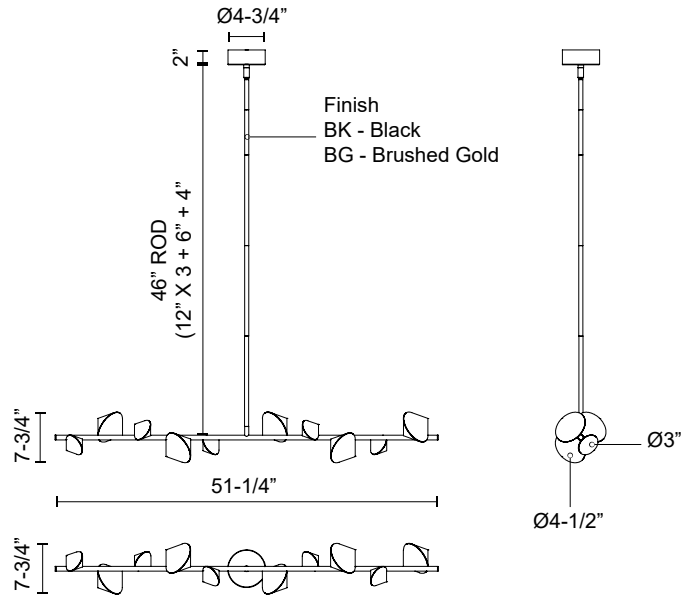

LP50851-BG
Brushed Gold

LP50851-BK
Black

SPECIFICATION DETAILS

* For custom options, consult factory for details.

Fixture Dimensions	L51-1/4" x W7-3/4 x H7-3/4"
Light Source	LED with DC Driver
Wattage	43W
Total Lumens	3060lm
Delivered Lumens	2920lm*
Voltage	120V
Color Temperature	3000K
CRI (Ra)	90CRI
Optional Color Temps	2700K - 5000K Available, Minimum Order Quantities Apply
LED Rated Life	50,000 hours
Dimming	100% - 10%, TRIAC or ELV Dimmer (Not Included)
Diffuser Details	Acrylic with Sandblasted Interior
Adjustable	Yes
Rod Length	46" Max (3x12" + 1x6" + 1x4")
Wire Length	60"
Minimum Hang Height	15"
Ceiling Adaptor	Yes, Up to 90 Degrees
Location	Dry
Warranty	5 Years
Canopy Dimensions	D4-3/4" x H2"
CEC Title 24 JA8	Yes, JA8-19